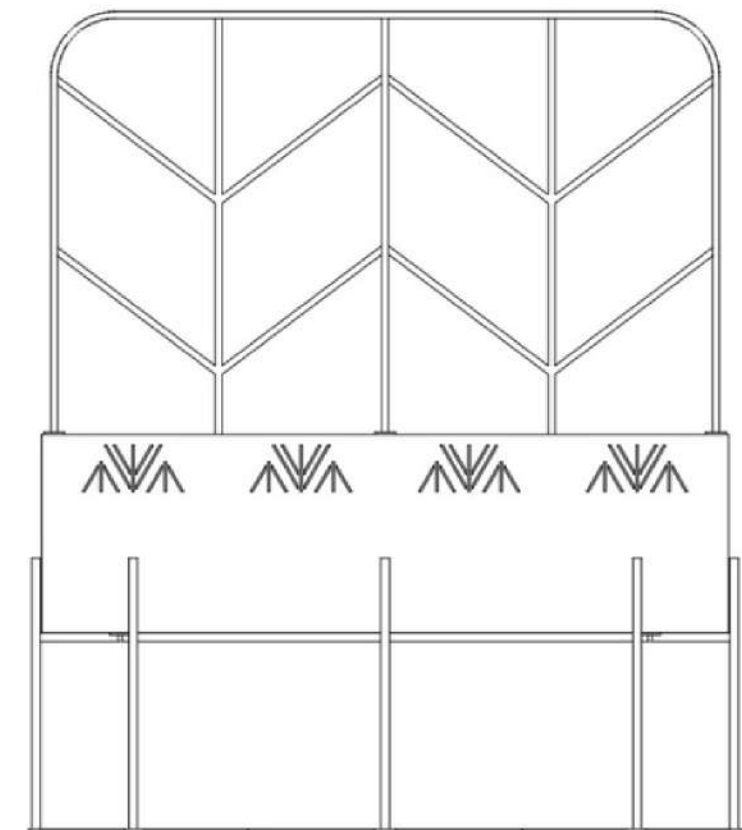

DONDO PLANTER

DIMENSIONS
1000MM X 450MM X 1200MM

WEIGHT:
35KG

SKU:
SPL05-1200IN/OUT

Custom steel colours available on request.

Planter Collection Prices

01. Fulani Wall Planter

WLP01-740 : R 1 420 incl. vat