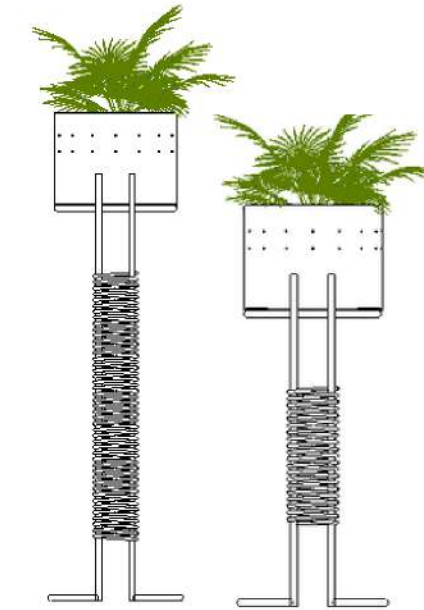

OROMO PLANTERS

DIMENSIONS

220MM X 220MM X 800M (TALL)
220MM X 220MM X 580MM (SHORT)

WEIGHT:

4.6 KG
4.3 KG

SKU:

SPL03B-800
SPL03A-580

CORD: BLACK
5 mm braided
polyprop cord

CORD: BEIGE
5 mm braided
polyprop cord

CORD: OLIVE
5 mm braided
polyprop cord

Custom steel and cord colours available on request.

WAMBO HANGING PLANTER

This woven planter forms part of the 2018 African Crown Collection whose purpose was to celebrate and bring to life the beauty & majesty of African tribal hairstyles within the continent of Africa. The woven details references & celebrates the braided & long Rapunzel-like (eembuvi-plaits) hair of the Mbalantu women of the wambo (ovaWambo) tribe in the 1900s in Namibia.

The Wambo planter is made from powdercoated steel framework, woven with a braided polyprop cord and terracotta pot. This piece is as practical as it is eye-catching.

Wambo

noun

Wam-bo

Standard colours

Obsidian (RAL 9011)
Ferrograin - Indoor