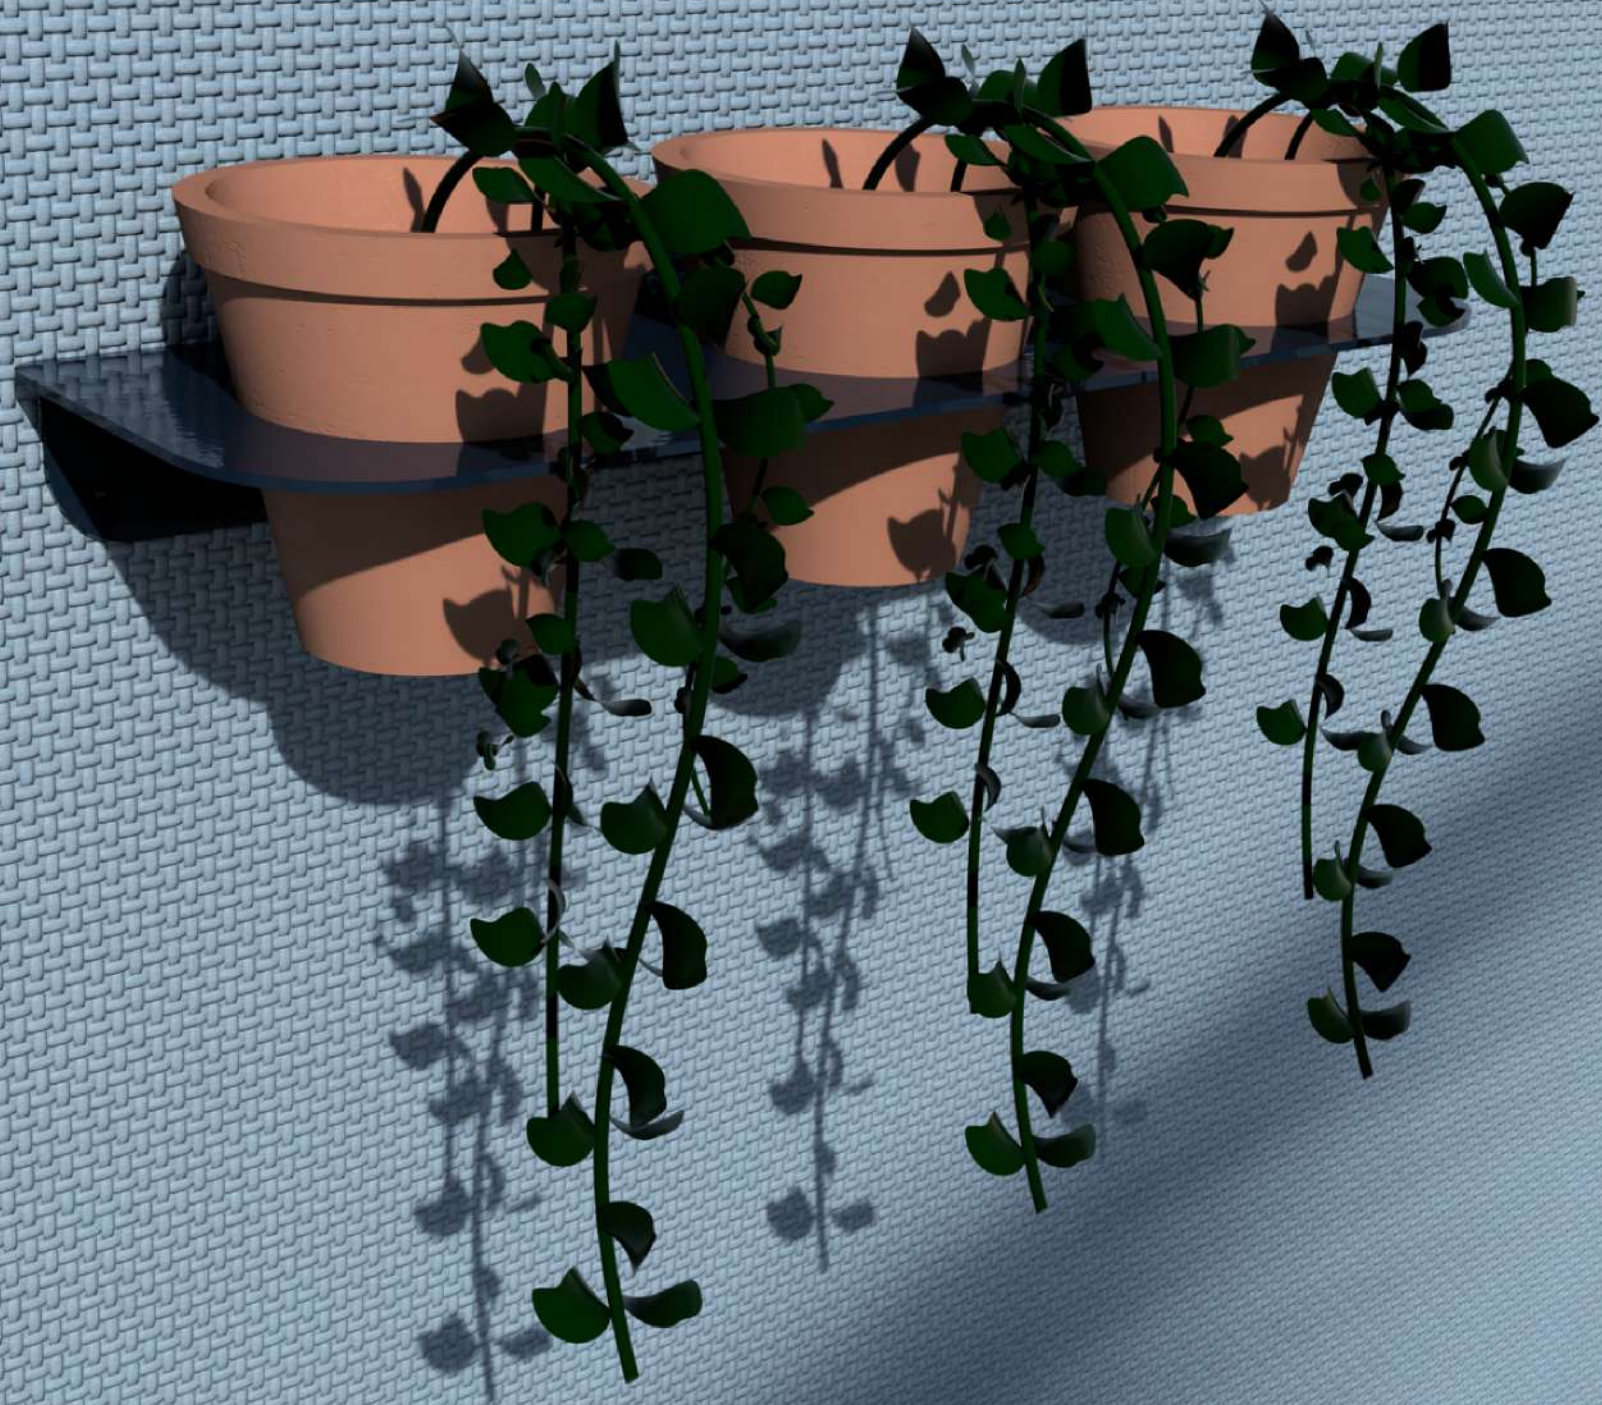

FULANI WALL PLANTER

As part of the 2018 African Crowns collection, the Fulani wall planter is an ode to the sculptural quality of traditional hairstyles of the Fula tribe found throughout West Africa.

The braided arched hairstyles of the Fula women were seen as a symbol of fertility and beauty and it is these arches that are referenced in the organic rounded & arching forms of this wall planter.

FULANI OUTDOOR WALL PLANTER TRIO

As part of the 2018 African Crowns collection, the Fulani wall planter is an ode to the sculptural quality of traditional hairstyles of the Fula tribe found throughout West Africa. The arched hairstyles of the Fula women were seen as a symbol of fertility and beauty and it is these arches that are referenced in the organic rounded forms of this wall planter.