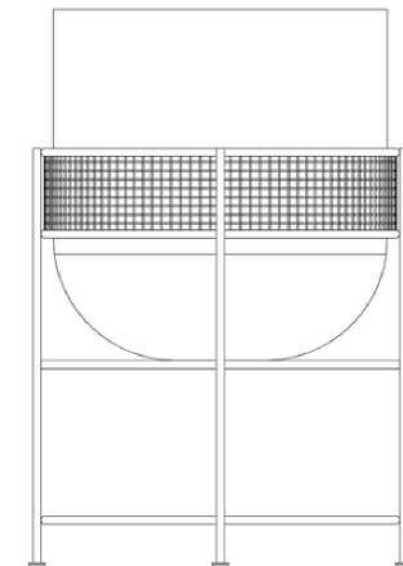

DIMENSIONS
220 MM X 220 MM X 580 MM

WEIGHT:
8KG

SKU:
SPL07-580

304 stainless steel & UV stable ferrograin powder coating,
with hand-painted outdoor pot by Seed Store.

Custom steel colours available on request.