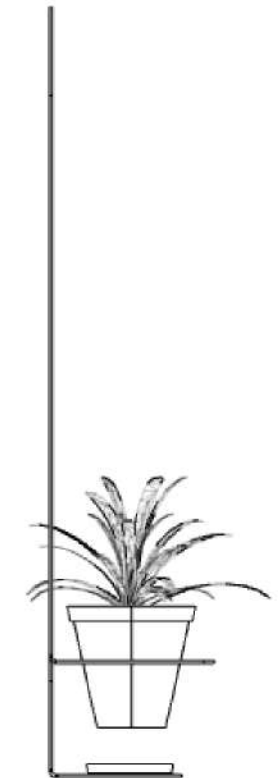

Custom steel colours available on request.