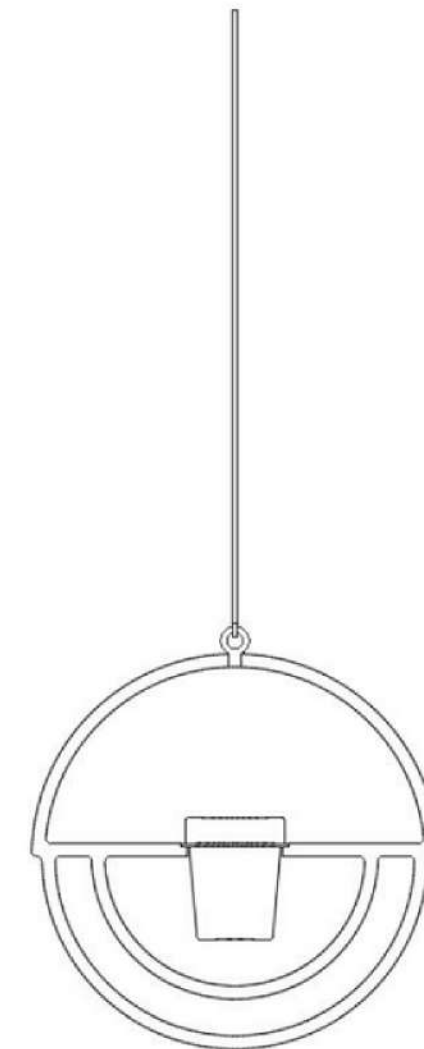

The Wambo planter is made from powdercoated steel framework, woven with a braided polyprop cord and terracotta pot. This piece is as practical as it is eye-catching.

Wambo

noun

Wam-bo

Standard colours

Obsidian (RAL 9011)
Ferrograin - Indoor

Olive (RAL 6003)
Ferrograin - Outdoor

Sienna (RAL 8004)
Ferrograin - Indoor

Linen (RAL 7032)
Ferrograin - Indoor

WAMBO HANGING PLANTER

DIMENSIONS
400MM X 120MM X 400MM

WEIGHT:
1.5 KG

SKU:
HPL01-400NW

Custom steel colours available on request.