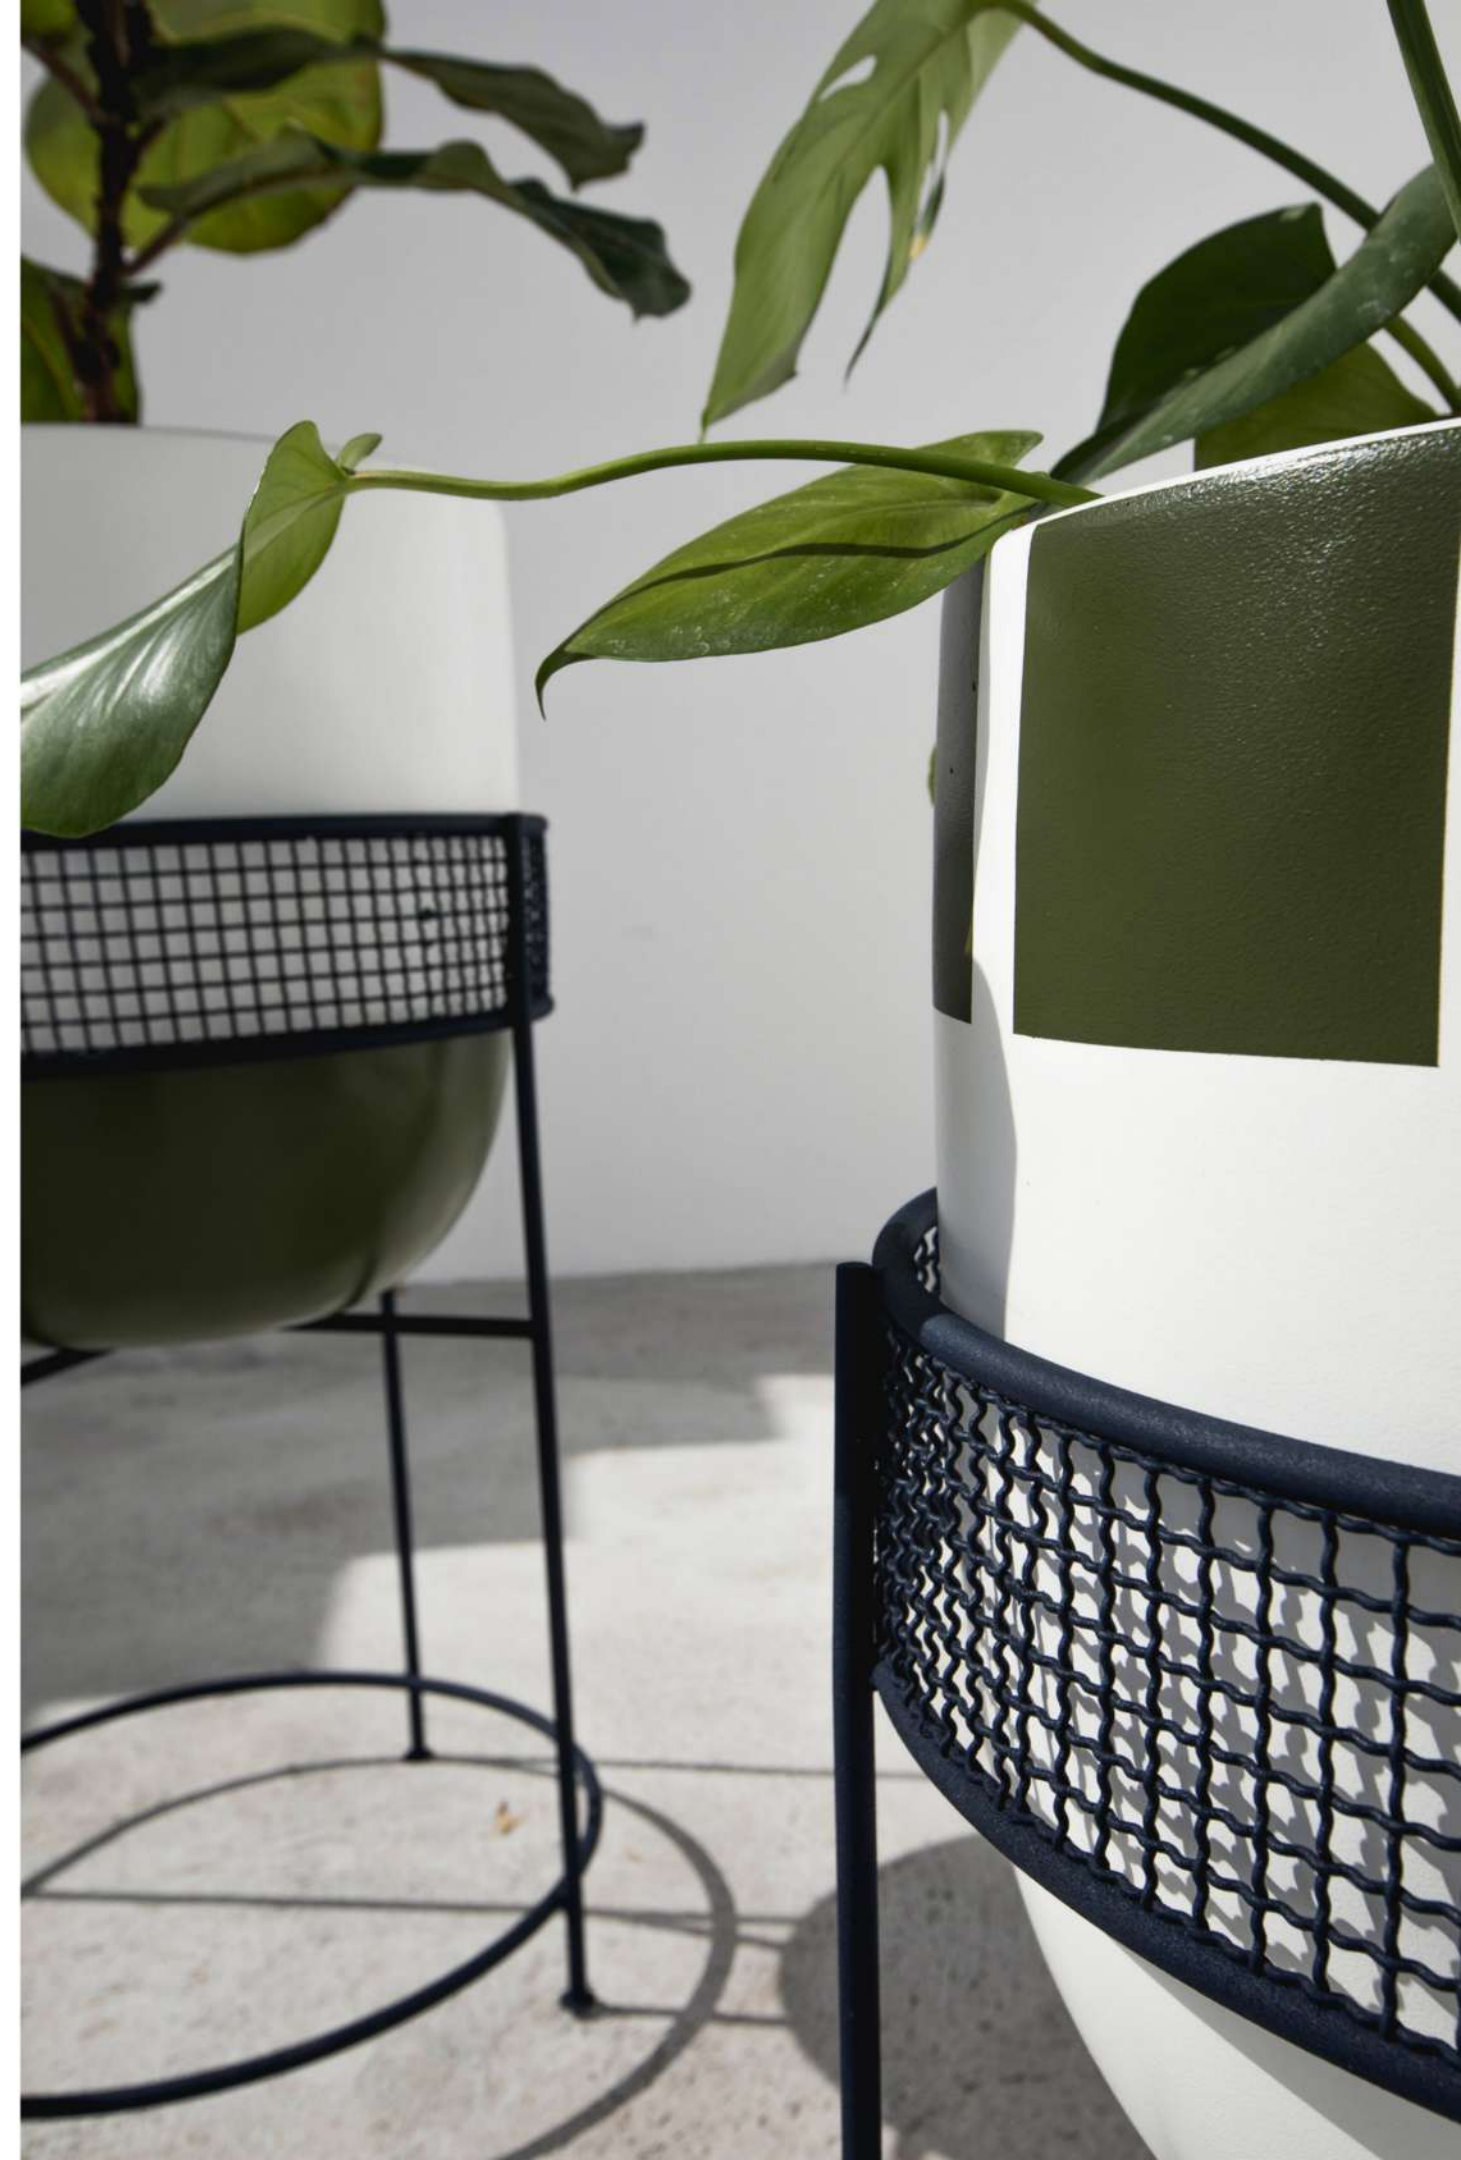

DIMENSIONS
220 MM X 220 MM X 800 MM

WEIGHT:
8KG

SKU:
SPL06-800

304 stainless steel & UV stable ferrograin powder coating,
with hand-painted outdoor pot by Seed Store.

Custom steel colours available on request.