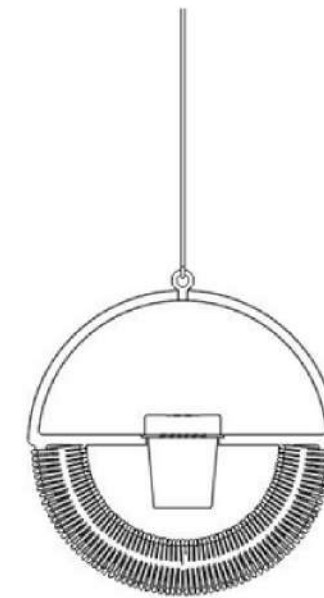

The Wambo planter is made from powdercoated steel framework, woven with a braided polyprop cord and terracotta pot. This piece is as practical as it is eye-catching.

Wambo

noun

Wam-bo

Standard colours

Obsidian (RAL 9011)
Ferrograin - Indoor

Olive (RAL 6003)
Ferrograin - Outdoor

Sienna (RAL 8004)
Ferrograin - Indoor

Linen (RAL 7032)
Ferrograin - Indoor

WAMBO HANGING PLANTER

DIMENSIONS
400MM X 120MM X 400MM

WEIGHT:
1.5 KG

SKU:
HPL01-400NW

Custom steel colours available on request.

Standard colours

Obsidian (RAL 9011)
Ferrograin - Indoor

Olive (RAL 6003)
Ferrograin - Outdoor

Sienna (RAL 8004)
Ferrograin - Indoor

Linen (RAL 7032)
Ferrograin - Indoor

**WAMBO HANGING PLANTER
(WOVEN)**

DIMENSIONS
400MM X 120MM X 400MM

WEIGHT:
1.5 KG

SKU:
HPL01-400W

CORD: BLACK
5 mm braided
polyprop cord

CORD: BEIGE
5 mm braided
polyprop cord

CORD: OLIVE
5 mm braided
polyprop cord

Custom steel and cord colours available on request.

OROMO POT (SMALL)