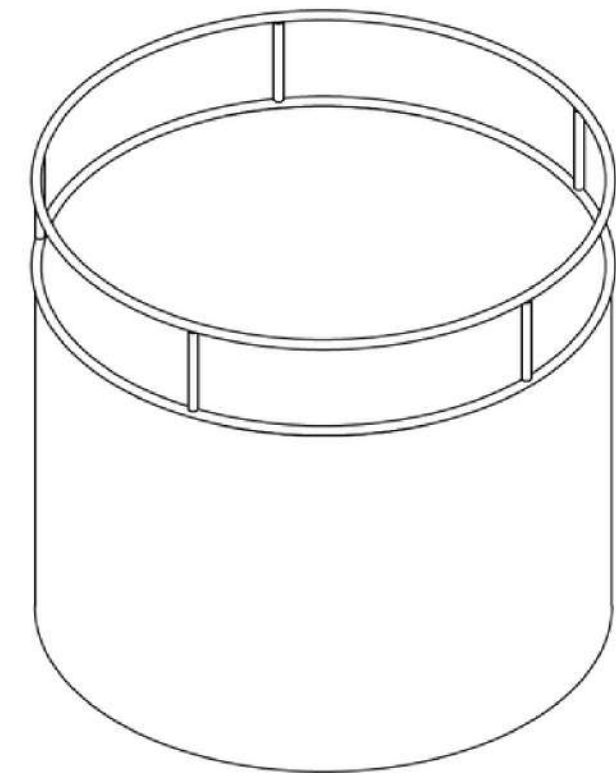

OROMO POT (LARGE)

DIMENSIONS
200MM X 200MM X 200MM

WEIGHT:
3.5KG

SKU:
PPL01A-200

Custom steel colours available on request.

OROMO POT (XL)

The Oromo pots beautiful organic lines and details are inspired by the traditional hairstyles of this Ethiopian tribe. The chair form is also inspired by the Oromo chairs/benches from the same collection.

OROMO POT (XL)

DIMENSIONS
350MM X 350MM X 320MM

WEIGHT:
5KG

SKU:
PPL01A-350

Custom steel colours available on request.

OROMO XL PLANTER

The Oromo planter beautiful organic lines and details are inspired by the traditional hairstyles of this Ethiopian tribe. The chair form is also inspired by the Oromo chairs/benches from the same collection.