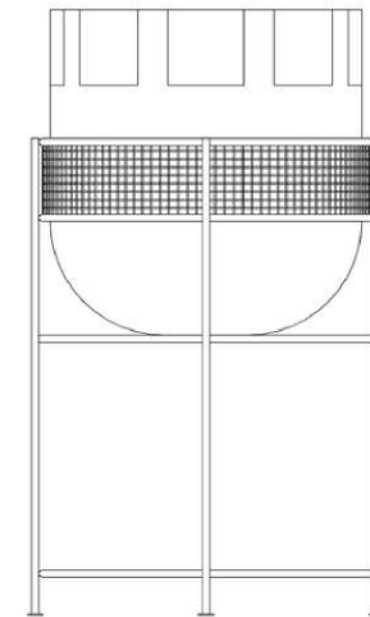

DIMENSIONS
220 MM X 220 MM X 800 MM

WEIGHT:
8KG

SKU:
SPL06-800

304 stainless steel & UV stable ferrograin powder coating,
with hand-painted outdoor pot by Seed Store.

Custom steel colours available on request.