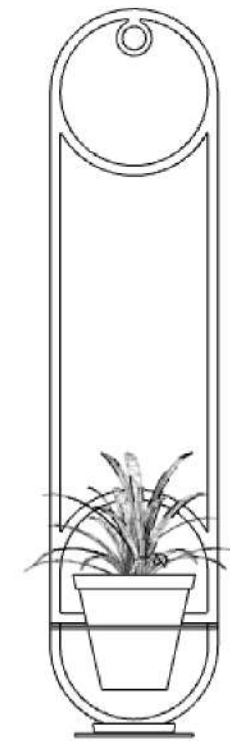

WEIGHT:
1.8KG

SKU:
WLP01-740

Custom steel colours available on request.

OROMO PLANTERS

The Oromo planters beautiful organic lines and forms are inspired by the traditional hairstyles of this Ethiopian tribe. The chair form is also inspired by the Oromo chairs/benches from the same collection.