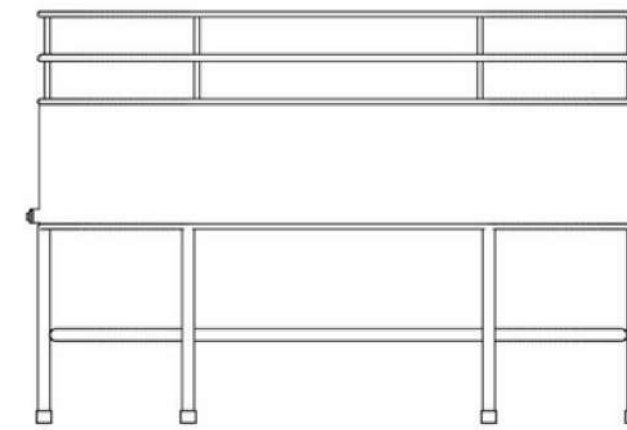

Sienna (RAL 8004)
Ferrograin - Indoor

Linen (RAL 7032)
Ferrograin - Indoor

MANGBETU OVAL PLANTER

DIMENSIONS
1000MM X 500MM X 680MM

WEIGHT:
27 KG

SKU:
SPL01B-1000IN/OUT

CORD: BLACK
5 mm braided
polyprop cord