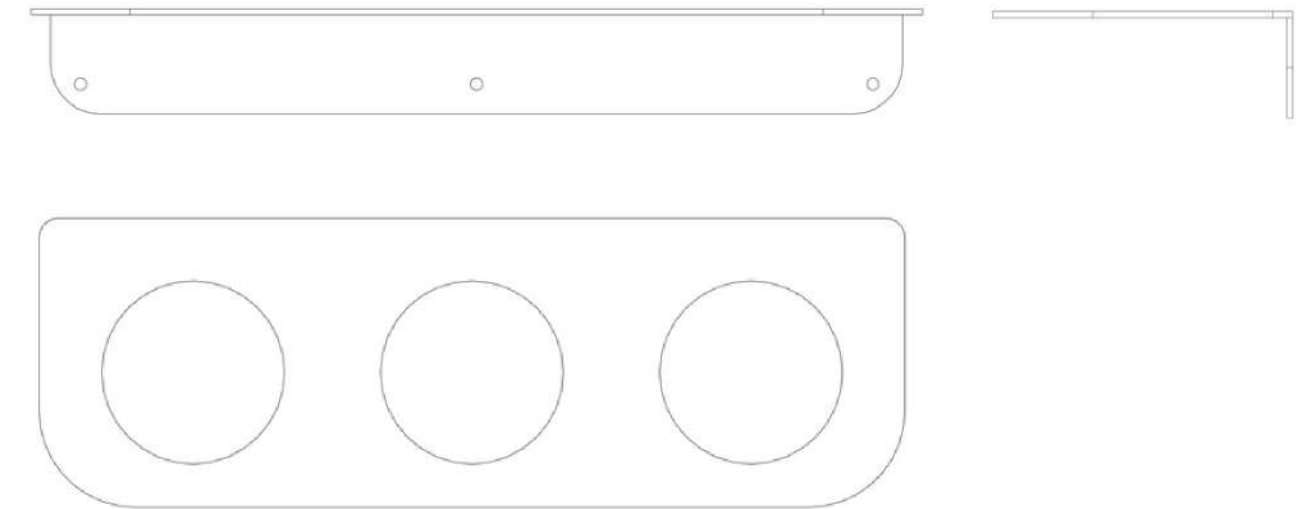

FULANI OUTDOOR WALL PLANTER TRIO

DIMENSIONS
450MM X 150MM X 55MM

WEIGHT:
2KG

SKU:
WPL02-550