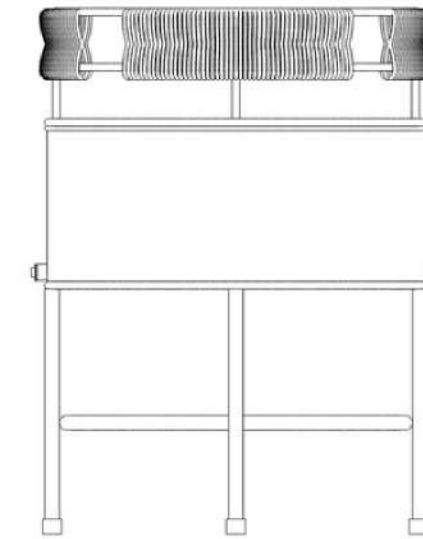

Sienna (RAL 8004)
Ferrograin - Indoor

Linen (RAL 7032)
Ferrograin - Indoor

MANGBETU ROUND PLANTER

DIMENSIONS
500MM X 500MM X 680MM

WEIGHT:
14 KG

SKU:
SPL02B-500IN/OUT

CORD: BLACK
5 mm braided
polyprop cord

CORD: BEIGE
5 mm braided
polyprop cord