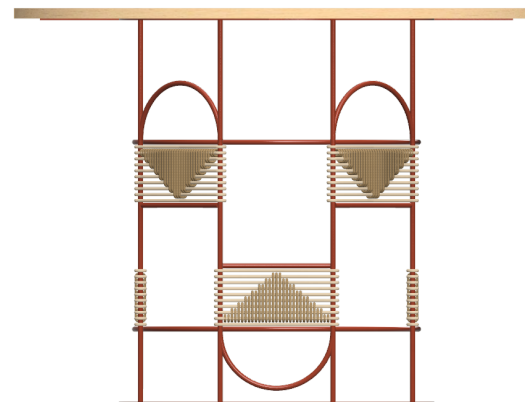

THE URBANATIVE

www.theurbanative.com

HLUTHA TABLE: DTB06-1000

750 mm

1000 mm

Dimensions (mm)

Hlutha Table - Length: 1000 mm
Width: 1000 mm
Height: 750 mm

Materials

Powder coated steel frame work
Woven rope detailing
Ash top

Retail Price

R 9 800.00 incl VAT

Cleaning and Care

Wipe with a damp soft cloth.

Since each piece is custom made,
please allow 4-6 weeks for delivery.