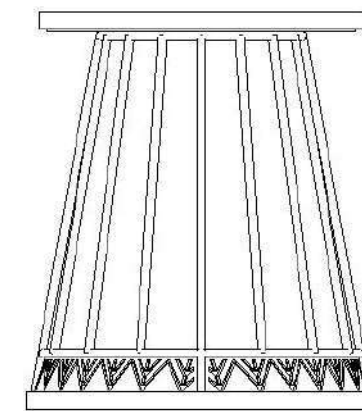

DONDO SIDETABLE

350MM X 400MM X 450MM

LEAD TIME: 4-6 WEEKS

PRICE: R3 500.00 (PRICES INCL. VAT) TIMBER
BST03-450

PRICE: R3 800.00 (PRICE INCL. VAT) STONE
BST03-450-ST

(TERRAZZO STONE AVAILABLE ON REQUEST AT AN ADDITIONAL COST)

LUNA