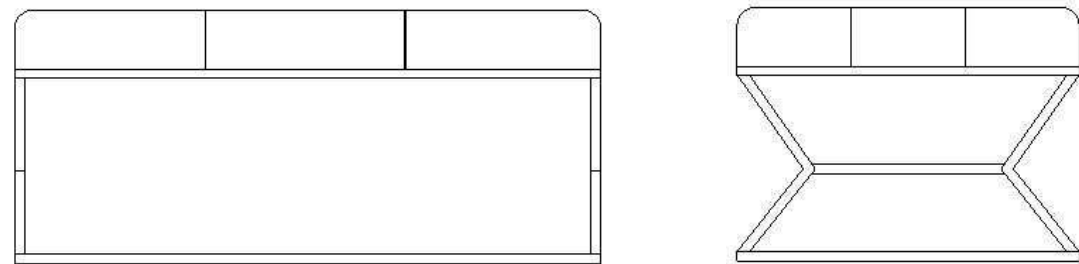

1800MM X 500MM X 750MM

LEAD TIME: 4-6 WEEKS

PRICE: R26 500.00 (PRICES INCL. VAT) KIAAT (WHEN AVAILABLE) & EUROPEAN ASH

NONTANDO OTTOMAN
OTT01-1200

1200MM X 700MM X 530MM

LEAD TIME: 4-6 WEEKS

PRICE: R8 500.00 (PRICES INCL. VAT)