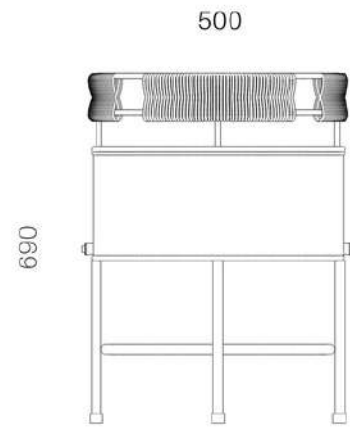

MANGBETU ROUND PLANTER

SPL02B-500

500MM X 250MM X 680MM

LEAD TIME: 4-6 WEEKS

PRICE: R3 995.00 (PRICES INCL. VAT) INDOOR
PRICE: R4 380.00 (PRICES INCL. VAT) OUTDOOR

Black

Cleaning Instructions:
Available on request.

Outdoor and Yacht grade cords available.

Custom cord colours available on request & bulk orders.

WAMBO HANGING PLANTER

400MM X 400MM X 400MM

LEAD TIME: 4-6 WEEKS

PRICE: R645.00 (PRICES INCL. VAT) WEAVING
HPL01-400-01

PRICE: R950.00 (PRICES INCL. VAT) NO WEAVING
HPL01-400-02

ALL INDOOR

All colours for interior
use only - exterior
requirements are custom