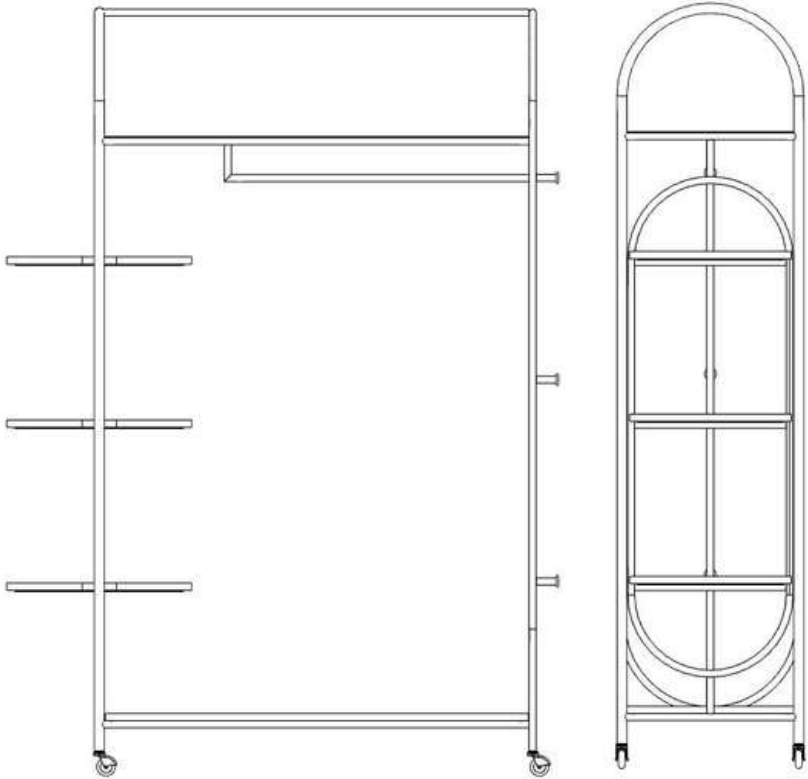

FULANI CLOTHING RAIL

1500 MM X 500 MM X 2100 MM.

LEAD TIME: 4-6 WEEKS

PRICE: R14 500.00 (PRICES INCL. VAT)
CON05-1500

Black (RAL9011) Ferrograin

EUROPEAN ASH

EUROPEAN ASH (Stained)

MAKEBA SIDE TABLE LIGHT