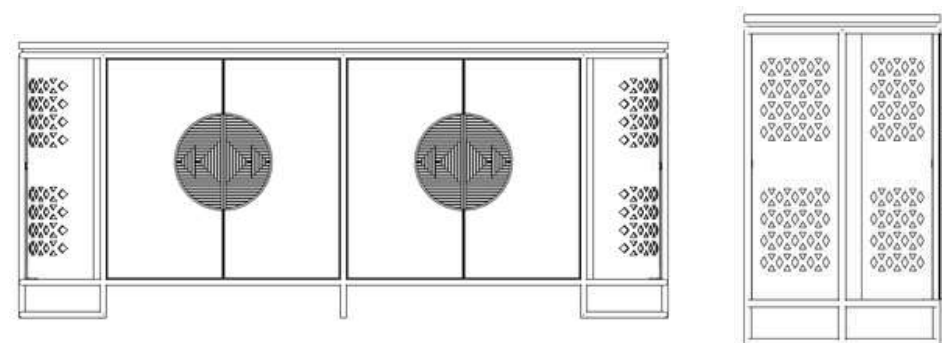

2000MM X 500MM X 750MM

LEAD TIME: 4-6 WEEKS

PRICE: R39 950.00 (PRICES INCL. VAT)

QUEEN NENZIMA SERVER
SER05-2000

2000MM X 500MM X 750MM

LEAD TIME: 4-6 WEEKS

PRICE: R39 995.00 (PRICES INCL. VAT)

EUROPEAN ASH