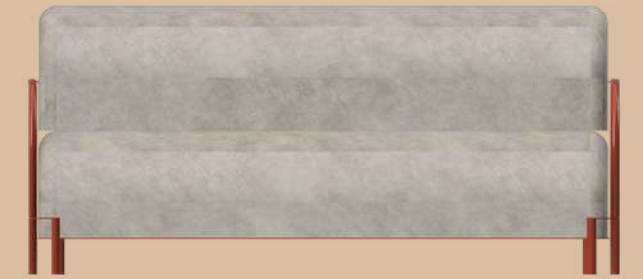

Wessex Days End Grey

Wessex Iron Mountain

PHUMZIKA COUCH

1655MM X 1030MM X 750MM

LEAD TIME: 4-6 WEEKS
PRICE: R22 500.00 (PRICES INCL. VAT)

Terracotta
Ferrograin (RAL 8004
Ferrograin)

Black (RAL9011)
Ferrograin