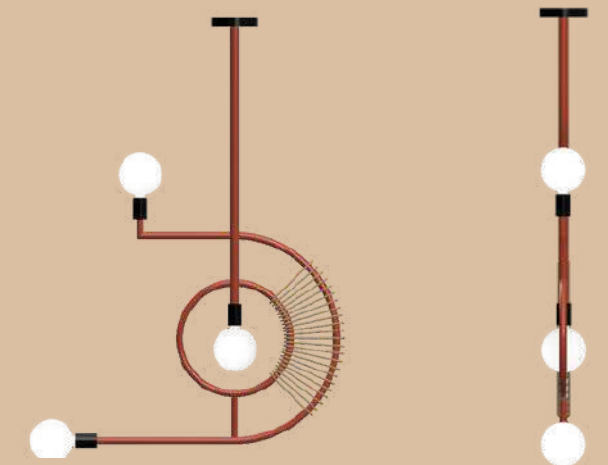

MUDZIIRA CHANDELIER

610MM X 40MM X 1080MM

LEAD TIME: 4-6 WEEKS
PRICE: R6 500.00 (PRICES INCL. VAT)