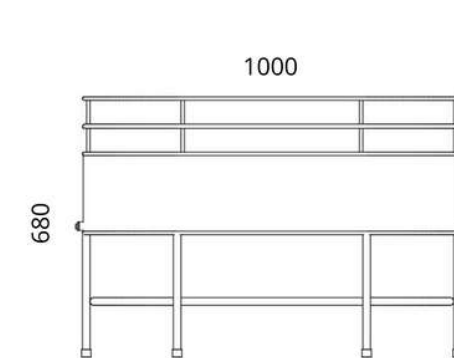

Cleaning Instructions:
Available on request.

Outdoor and Yacht grade cords available.

Custom cord colours available on request & bulk orders.

MANGBETU OVAL PLANTER SML

500MM X 250MM X 680MM

LEAD TIME: 4-6 WEEKS

PRICE: R3995.00 (PRICES INCL. VAT) INDOOR
SPL01A-500-01

PRICE: R4380.00 (PRICES INCL. VAT) OUTDOOR
SPL01A-500-02

MANGBETU OVAL PLANTER LRG

1000MM X 500MM X 680MM

LEAD TIME: 4-6 WEEKS

PRICE: R5995.00 (PRICES INCL. VAT) INDOOR
SPL01B-1000-01

PRICE: R6150.00 (PRICES INCL. VAT) OUTDOOR
SPL01B-1000-02

All colours for interior
use only - exterior
requirements are custom