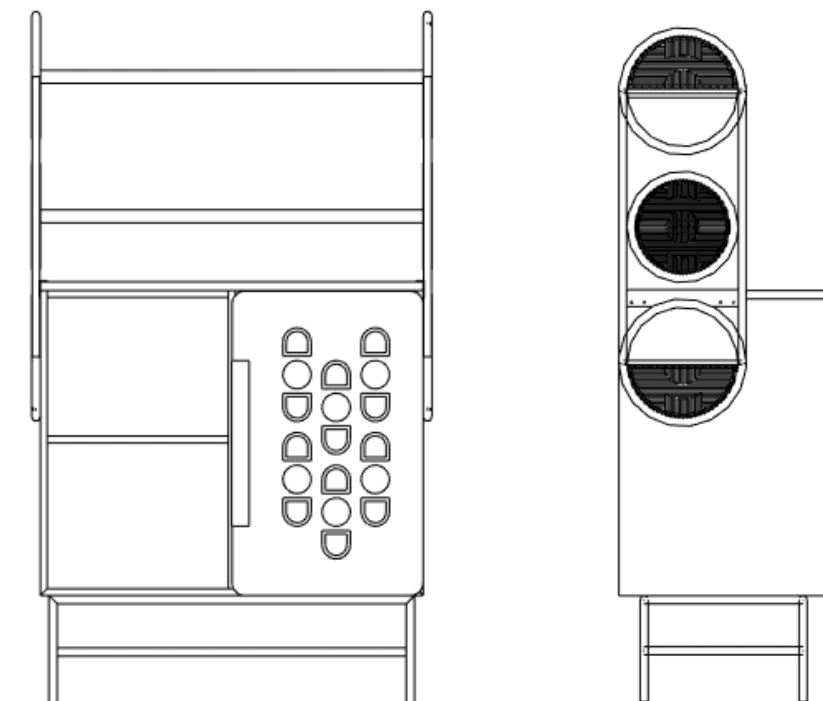

POWDERCOATED MDF