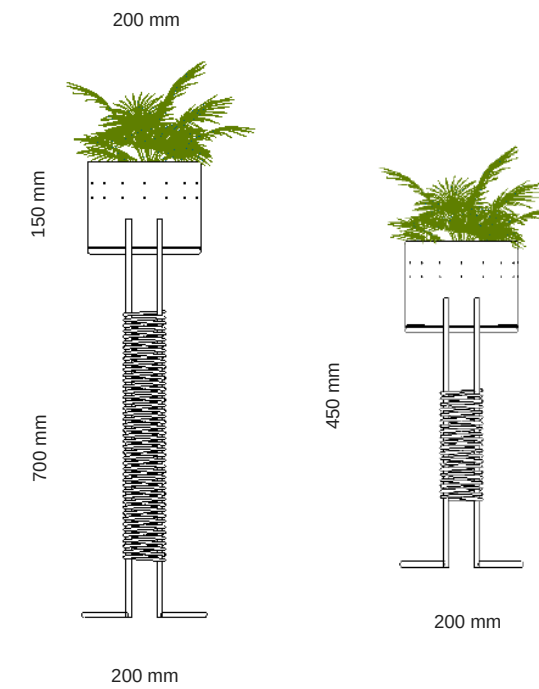

OROMO PLANTER LRG/SML

200MM X 800MM
200MM X 580MM

LEAD TIME: 4-6 WEEKS

PRICE: R1 400.00 (PRICES INCL. VAT) INDOOR
SPL03A-800

PRICE: R1 200.00 (PRICES INCL. VAT) INDOOR
SPL03A-580

Cleaning Instructions:
Available on request.

Outdoor and Yacht grade cords available.

Custom cord colours available on request & bulk orders.

All colours for interior
use only - exterior
requirements are custom