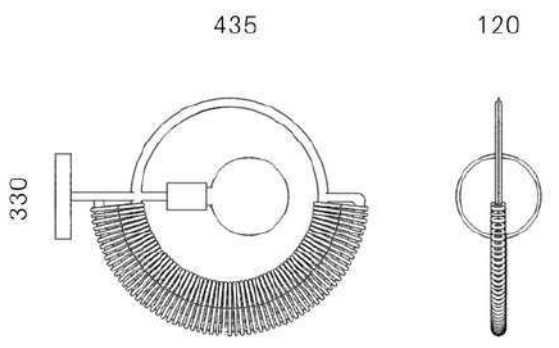

Pebble Grey
Ferrograin (RAL 7032
Ferrograin)

Mustard
Ferrograin (RAL 1005
Ferrograin)

Black
Ferrograin (RAL9011
Ferrograin)

Forest Green
Smooth (RAL 6007
Smooth)