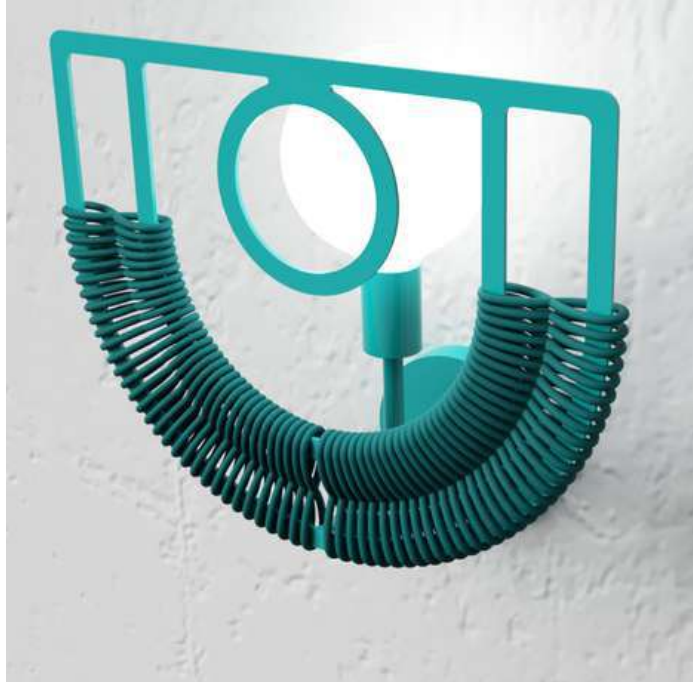

NASARA WALL LIGHT

365MM DIA

LEAD TIME: 4-6 WEEKS

PRICE: R4200.00 (PRICES INCL. VAT) WOVEN
WLL02-365-W

PRICE: R3450.00 (PRICES INCL. VAT) PLAIN
WLL02-365

Black Navy Beige Red Storm Grey

Wine Red Olive

Cleaning Instructions:
Available on request.