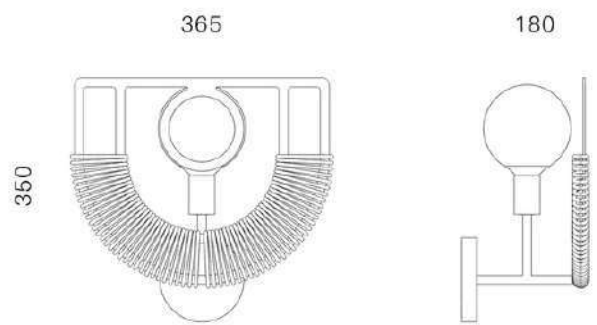

NASARA WALL LIGHT

365MM DIA

LEAD TIME: 4-6 WEEKS

PRICE: R4200.00 (PRICES INCL. VAT) WOVEN
WLL02-365-W

PRICE: R3450.00 (PRICES INCL. VAT) PLAIN
WLL02-365

Black Navy Beige Red Storm Grey

Wine Red Olive

Cleaning Instructions:
Available on request.