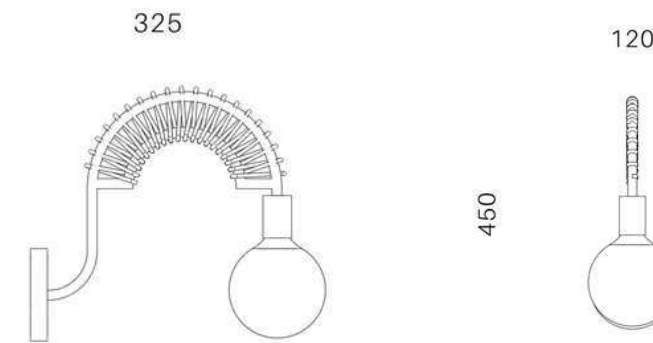

PRICE: R3 500.00 (PRICES INCL. VAT)

MANGBETU WALL LIGHT

325MM DIA

LEAD TIME: 4-6 WEEKS

PRICE: R3650.00 (PRICES INCL. VAT) WOVEN
WLL04-325-W

PRICE: R3150.00 (PRICE INCL. VAT) PLAIN
WLL04-325

Black

Navy