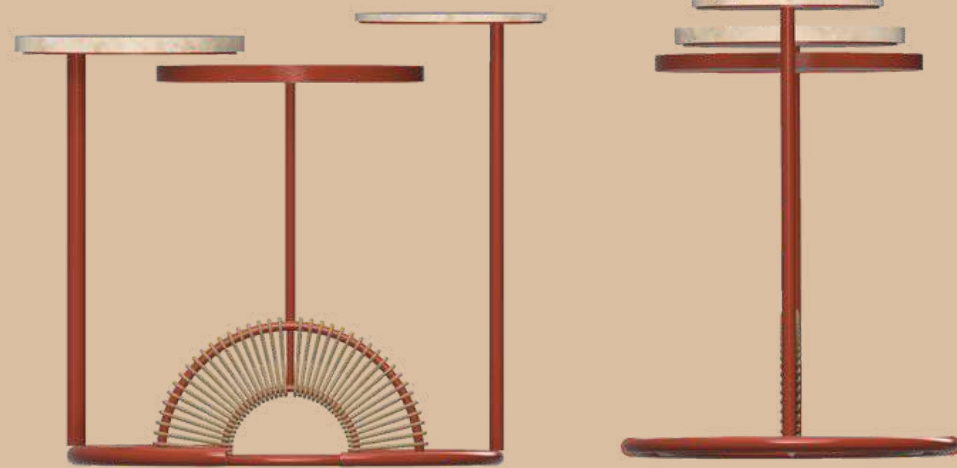

MUK'ETI NESTING TABLES

450MM X 500MM X 560MM

LEAD TIME: 4-6 WEEKS
PRICE: R8 500.00 (PRICES INCL. VAT)

MUDZIIRA FLOOR LAMP

450MM X 450MM X 1520MM

LEAD TIME: 4-6 WEEKS
PRICE: R12 750.00 (PRICES INCL.
VAT)-WOLKBERG

LEAD TIME: 4-6 WEEKS
PRICE: R 7 200.00 (PRICES INCL.
VAT)-EUROPEAN ASH