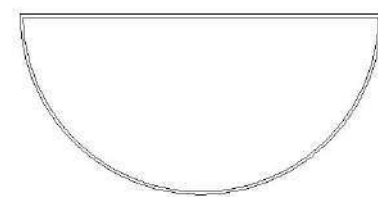

STACKABLE TRAY HALF CIRCLE
TRY03-150

75MM X 150MM X 20MM

LEAD TIME: 4-6 WEEKS
PRICE: R300.00 (PRICES INCL. VAT)