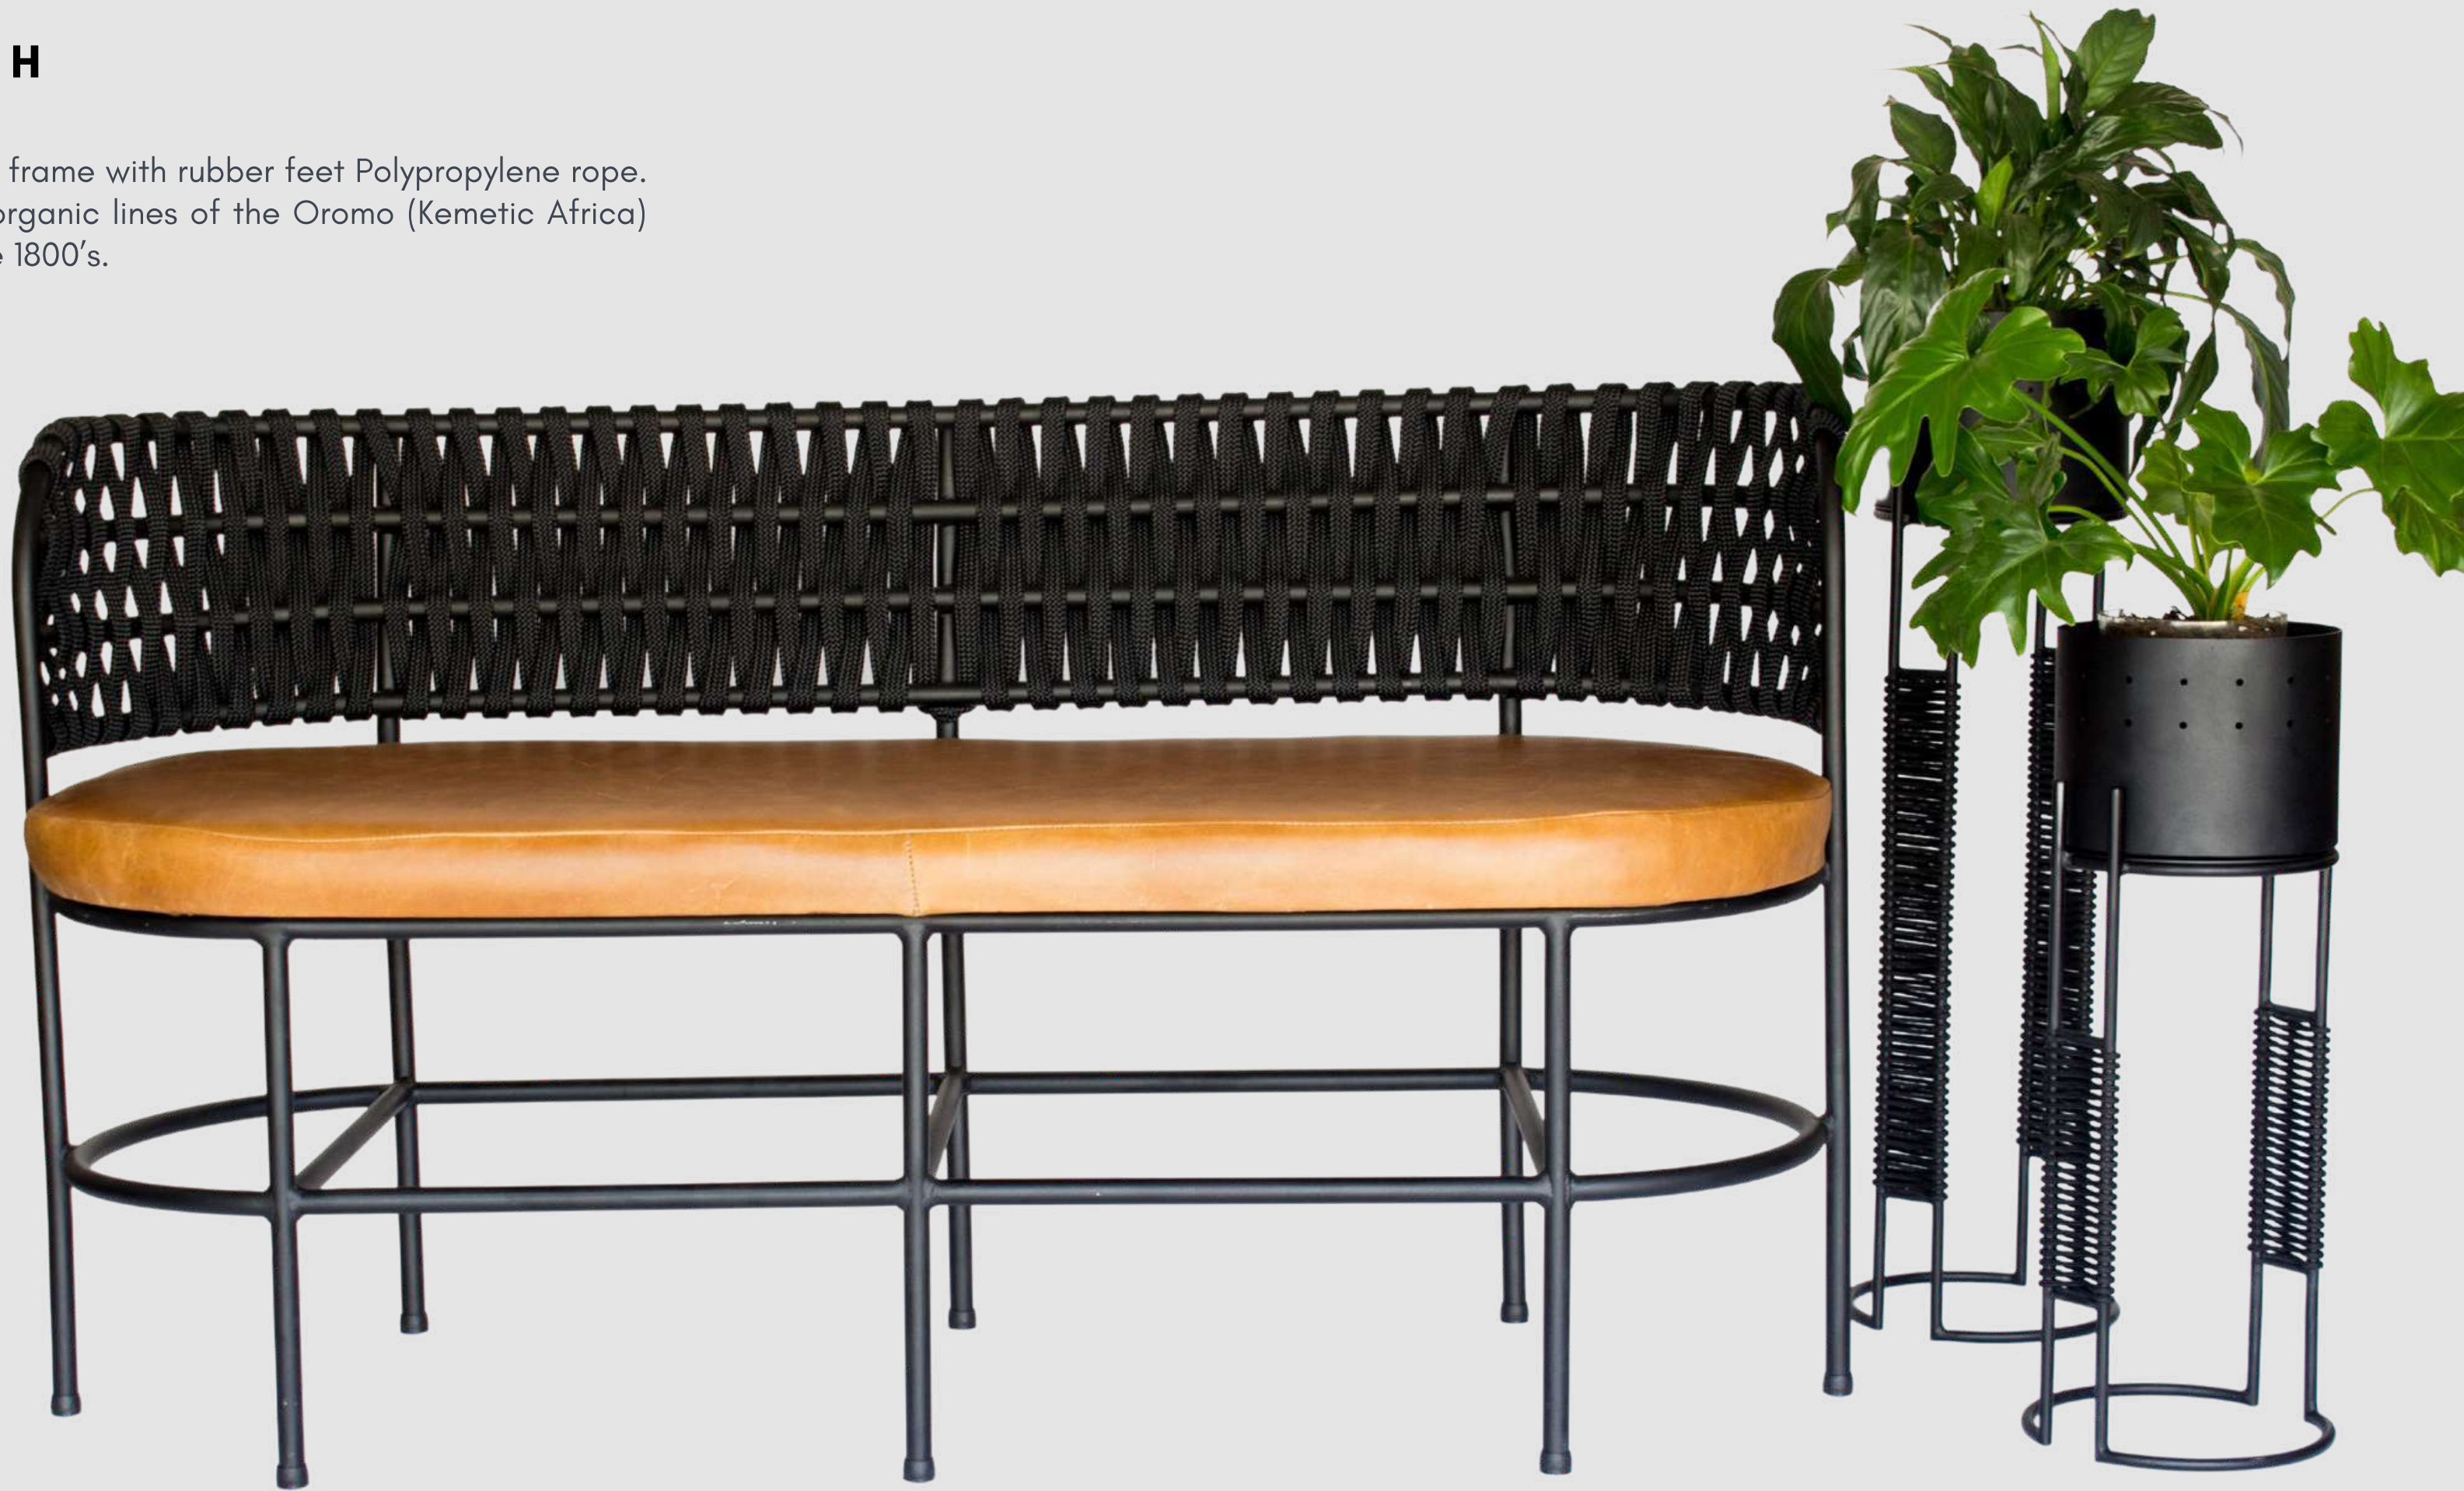

OROMO DINING CHAIR

Powder coated steel with a textured rope detail and upholstered seat & backrest.

OROMO CHAIR

Powder coated steel with a textured rope detail and upholstered seat in luxe velvet and patterned fabric.

OROMO BENCH

Rolled powder coated steel frame with rubber feet Polypropylene rope.
Inspired by the beautifully organic lines of the Oromo (Kemetica Africa)
hairstyle in Jimma in the late 1800's.

OROMO TIMBER BENCH