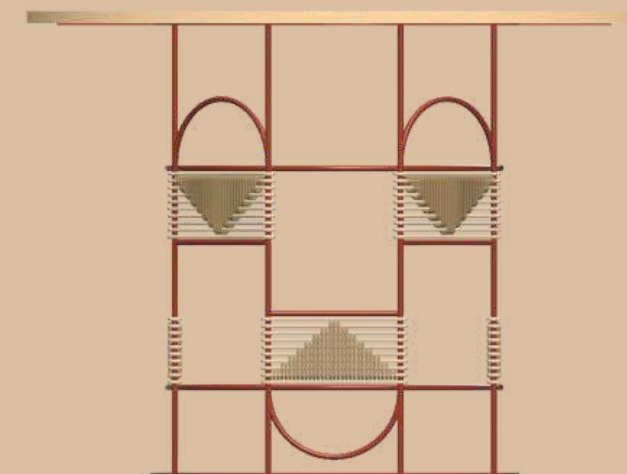

HLUTHA TABLE

1000MM X 1000MM X 750MM

LEAD TIME: 4-6 WEEKS
PRICE: R9 800.00 (PRICES INCL. VAT)

EUROPEAN ASH

Wine Red
Ferrograin RAL 3005
Ferrograin)

5 mm beige
Polyprop cord

Black

MUDZIIRA WALL LIGHT 1