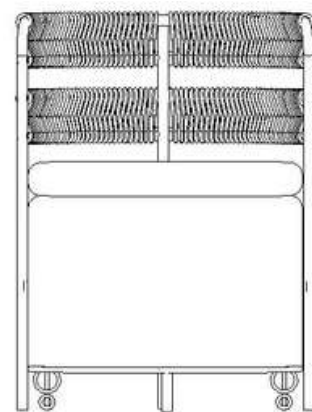

Wessex Cedar Key & Luna
Tapenade
Black steel (Black (RAL9011)
Ferrograin)
Black rope