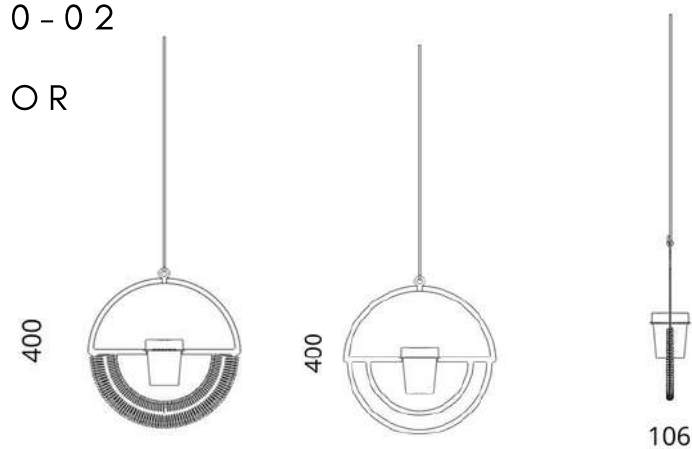

WAMBO HANGING PLANTER

400MM X 400MM X 400MM

LEAD TIME: 4-6 WEEKS

PRICE: R645.00 (PRICES INCL. VAT) WEAVING
HPL01-400-01

PRICE: R950.00 (PRICES INCL. VAT) NO WEAVING
HPL01-400-02

ALL INDOOR

Pebble Grey
Ferrograin (RAL 7032
Ferrograin)