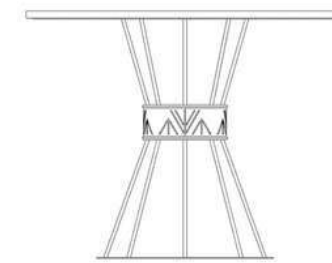

DONDO TABLE 1200MM

1200MM X 900MM X 750MM

LEAD TIME: 4-6 WEEKS

PRICE: R8 850.00 (PRICES INCL. VAT) TIMBER
DTB02-1200-01

PRICE: R10 500.00 (PRICES INCL. VAT)
WOLKBERG STONE
DTB02-1200-02

(TERRAZZO STONE AVAILABLE ON REQUEST AT
AN ADDITIONAL COST)