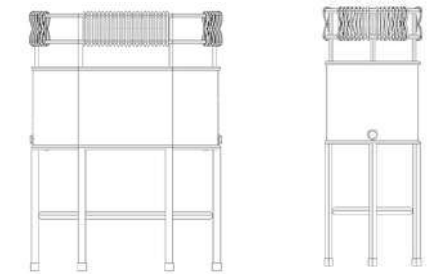

MANGBETU OVAL PLANTER SML

500MM X 250MM X 680MM

LEAD TIME: 4-6 WEEKS

PRICE: R3995.00 (PRICES INCL. VAT) INDOOR
SPL01A-500-01

PRICE: R4380.00 (PRICES INCL. VAT) OUTDOOR
SPL01A-500-02