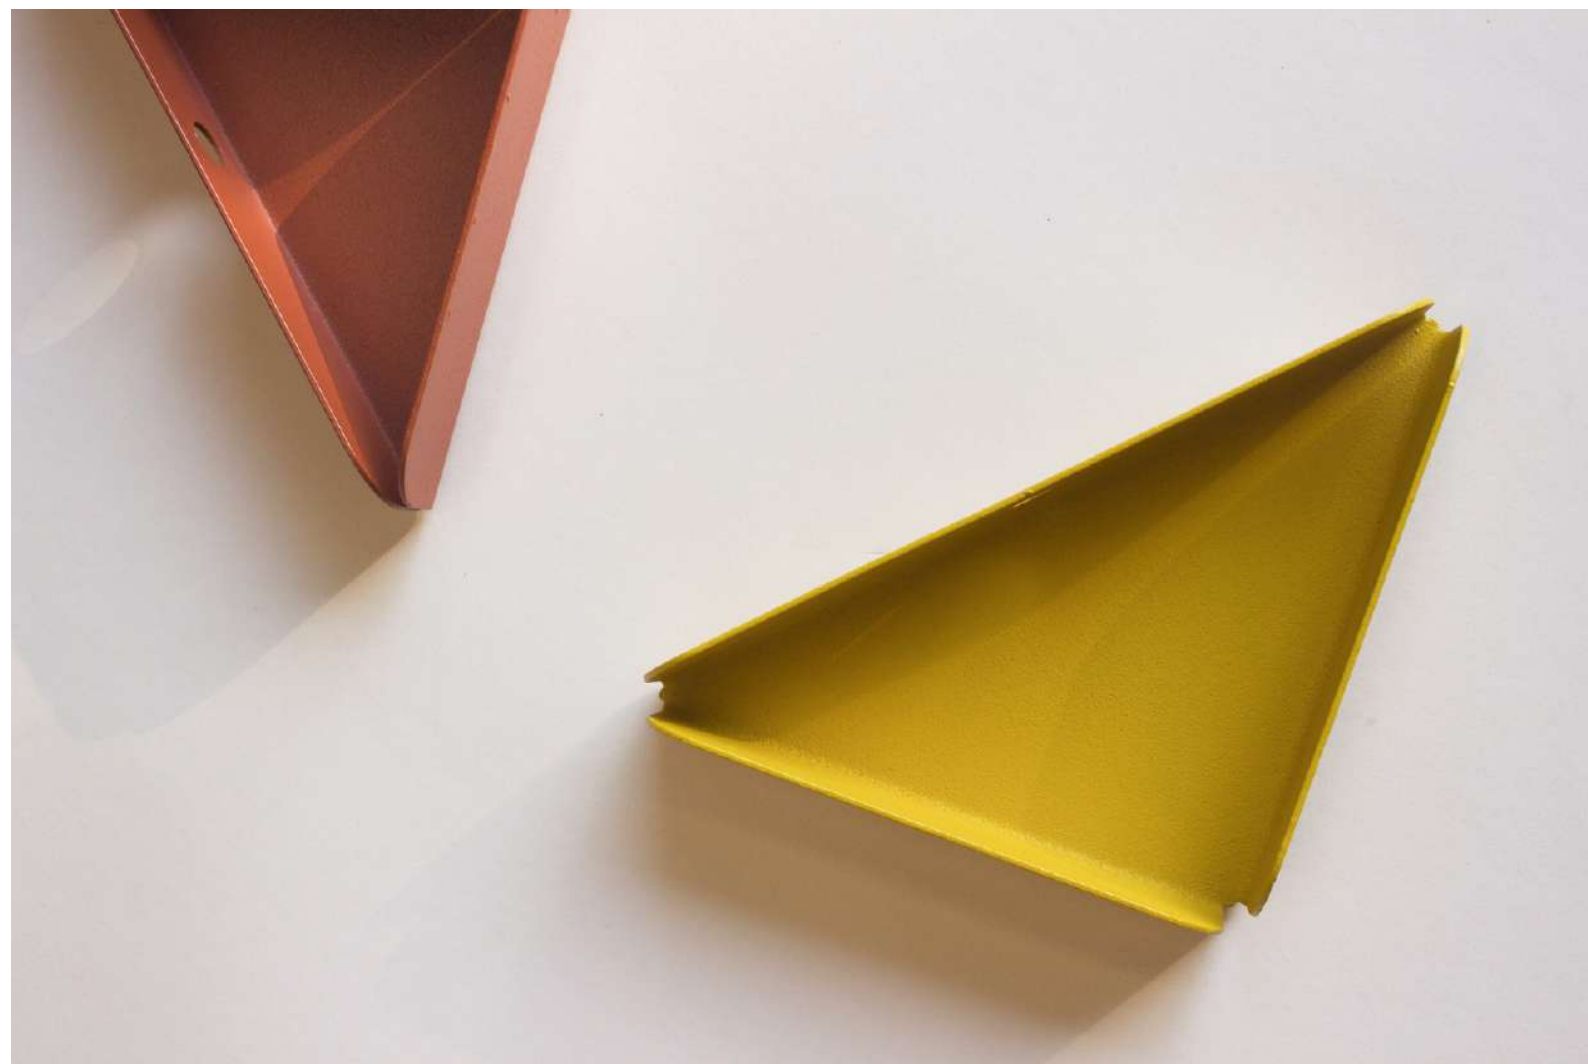

Beige Red (RAL 3012)
Ferrogain

Terracotta (RAL 8004)
Ferrogain

Wine Red (RAL 3005)
Ferrogain

Steel Blue (RAL 5003)
Ferrogain

ZINZI BRACKET

LRG: 300MM X 250MM X 30MM

LEAD TIME: 4-6 WEEKS

PRICE: R365.00 (PRICES INCL.
VAT) SML
SBR01-300