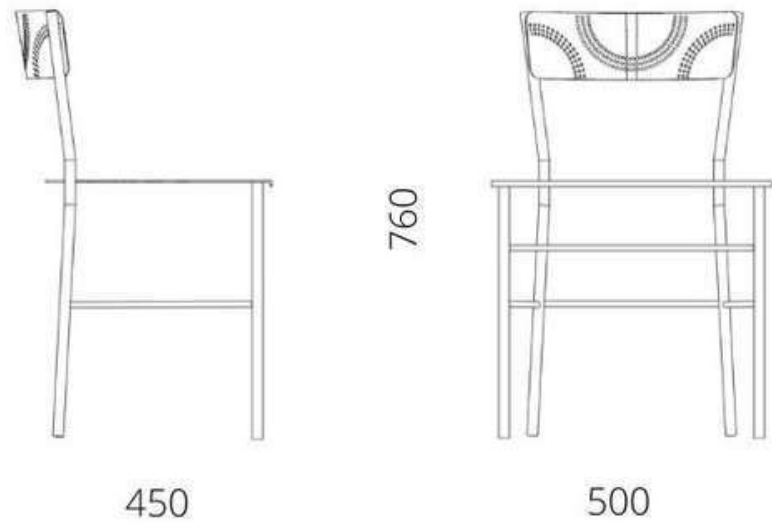

Please Note:
Fabric colours may appear different on screen, please
request a sample.

ZOZI CHAIR

500MM X 400MM 760MM

LEAD TIME: 4-6 WEEKS

PRICE: R4 500.00 (PRICES INCL. VAT)
UPHOLSTERED
DCH05-500U

PRICE: R3 650.00 (PRICES INCL. VAT) TIMBER
DCH05-500T