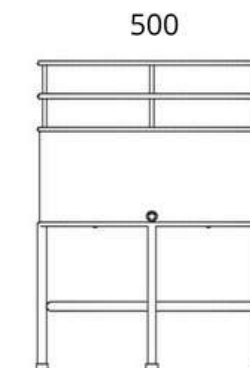

Cleaning Instructions:
Available on request.

Outdoor and Yacht grade cords available.

Custom cord colours available on request & bulk orders.

MANGBETU OVAL PLANTER SML

500MM X 250MM X 680MM

LEAD TIME: 4-6 WEEKS

PRICE: R3995.00 (PRICES INCL. VAT) INDOOR
SPL01A-500-01

PRICE: R4380.00 (PRICES INCL. VAT) OUTDOOR
SPL01A-500-02

MANGBETU OVAL PLANTER LRG

1000MM X 500MM X 680MM

LEAD TIME: 4-6 WEEKS

PRICE: R5995.00 (PRICES INCL. VAT) INDOOR
SPL01B-1000-01

PRICE: R6150.00 (PRICES INCL. VAT) OUTDOOR
SPL01B-1000-02

All colours for interior
use only - exterior
requirements are custom