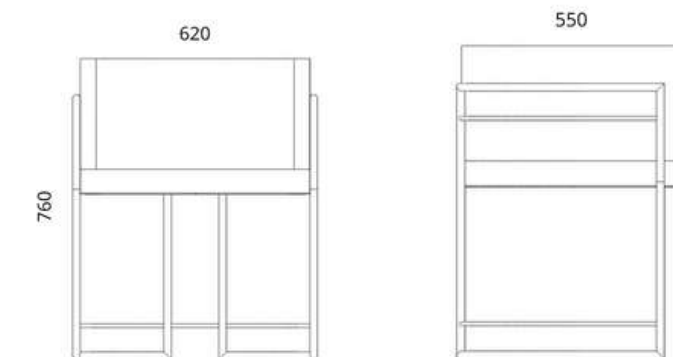

Please Note:
Fabric colours may appear different on
screen, please request a sample.

Monroe
Silhouette

Monroe Merlot

FULANI LOUNGE CHAIR
DCH04-620

620MM X 550MM X 760MM

LEAD TIME: 4-6 WEEKS

PRICE: R8 650.00 (PRICES INCL. VAT)