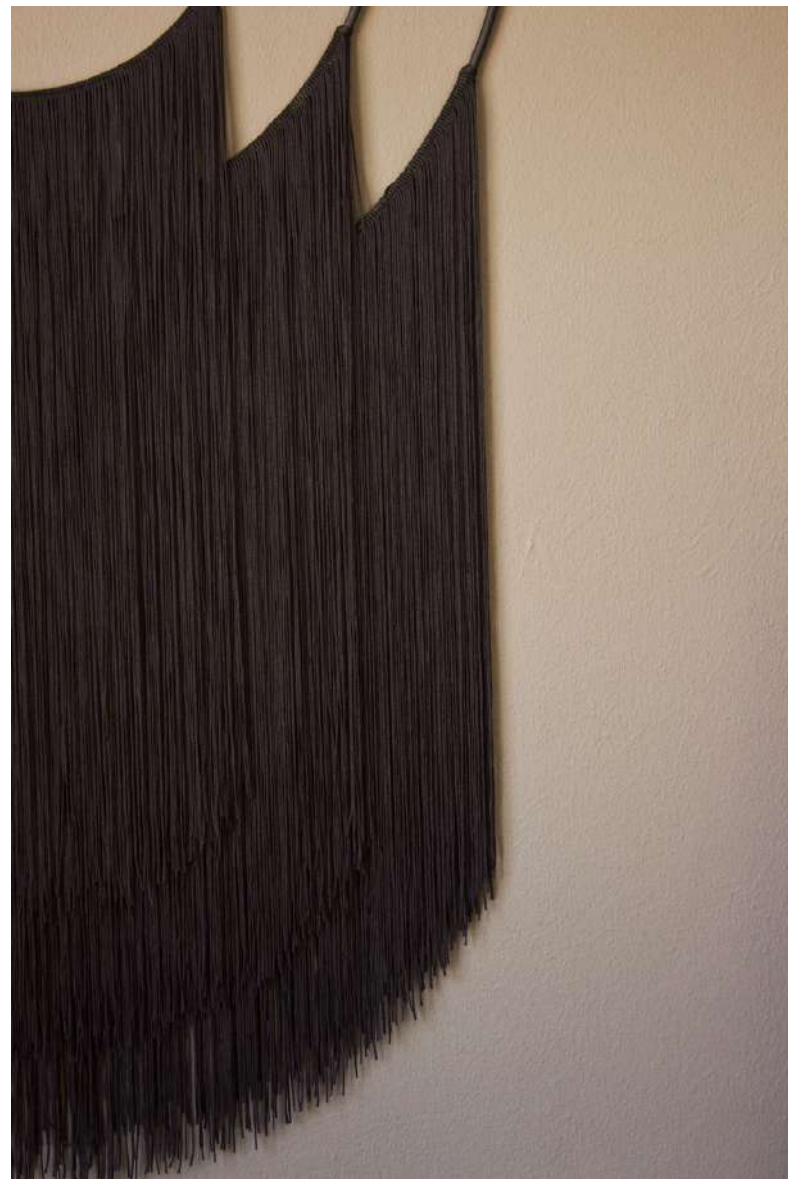

WAMBO FRAMELESS FRINGED MIRROR
MIR05-700

950MM X 700MM X 5MM

LEAD TIME: 4-6 WEEKS

PRICE: R5 200.00 (PRICES INCL. VAT)

Grey Tinted