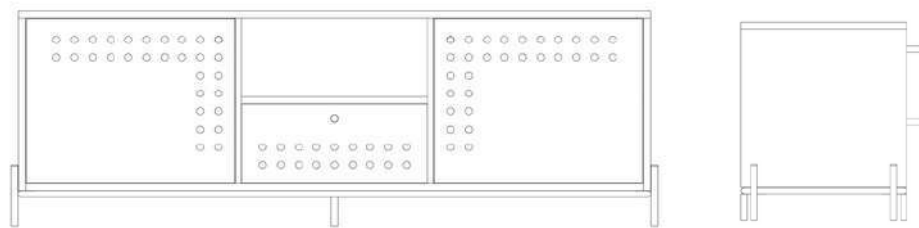

KIAAT

EUROPEAN ASH

BAMBOO

THANDEKILE TV UNIT
TVU07-1800

1800MM X 500MM X 600MM

LEAD TIME: 4-6 WEEKS

PRICE: R19 550.00 (PRICES INCL. VAT)

THANDEKILE SERVER
SER02-1800