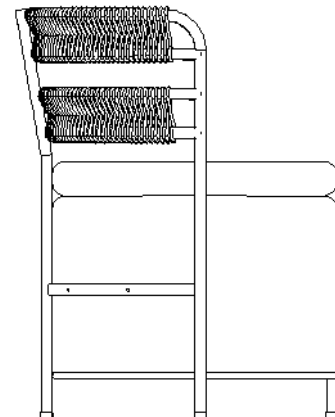

Wessex Cedar Key & Luna
Tapenade
Black steel (Black (RAL9011)
Ferrograin)
Black rope