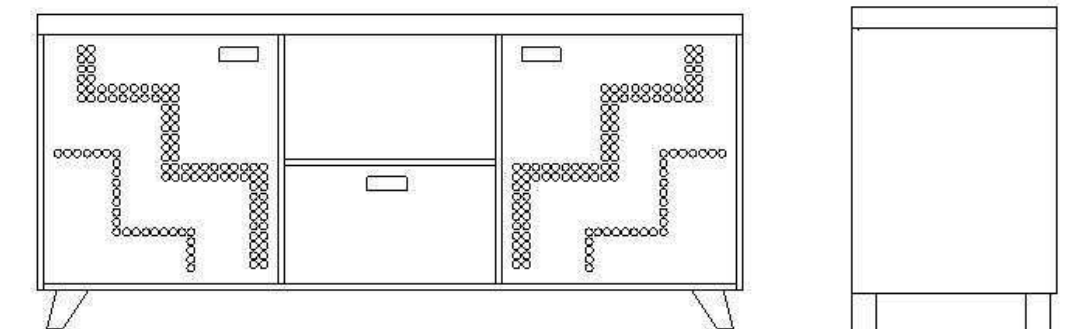

THANDEKA SERVER UNIT
SER01-1800

1800MM X 500MM X 750MM

LEAD TIME: 4-6 WEEKS

PRICE: R26 500.00 (PRICES INCL. VAT) ASH & KIAAT
(WHEN AVAILABLE)

THANDEKILE TV UNIT
TVU07-1800

1800MM X 500MM X 600MM

LEAD TIME: 4-6 WEEKS

PRICE: R19 550.00 (PRICES INCL. VAT)

THANDEKILE SERVER
SER02-1800

1800MM X 500MM X 750MM

LEAD TIME: 4-6 WEEKS

PRICE: R26 500.00 (PRICES INCL. VAT) KIAAT (WHEN AVAILABLE) & EUROPEAN ASH