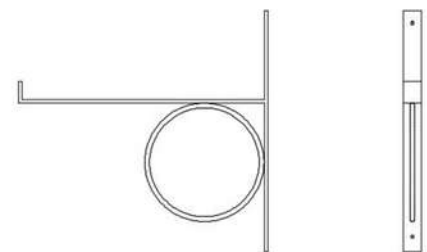

THEMBI TRAY
TRY04-350

220MM X 350MM X 20MM

LEAD TIME: 4-6 WEEKS
PRICE: R385.00 (PRICES INCL. VAT)

Pebble Grey (RAL 7032)
Ferrogain

Mustard (RAL 1005)
Ferrogain

Black (RAL 9011)
Ferrogain

Forest Green (RAL 6009)
Smooth