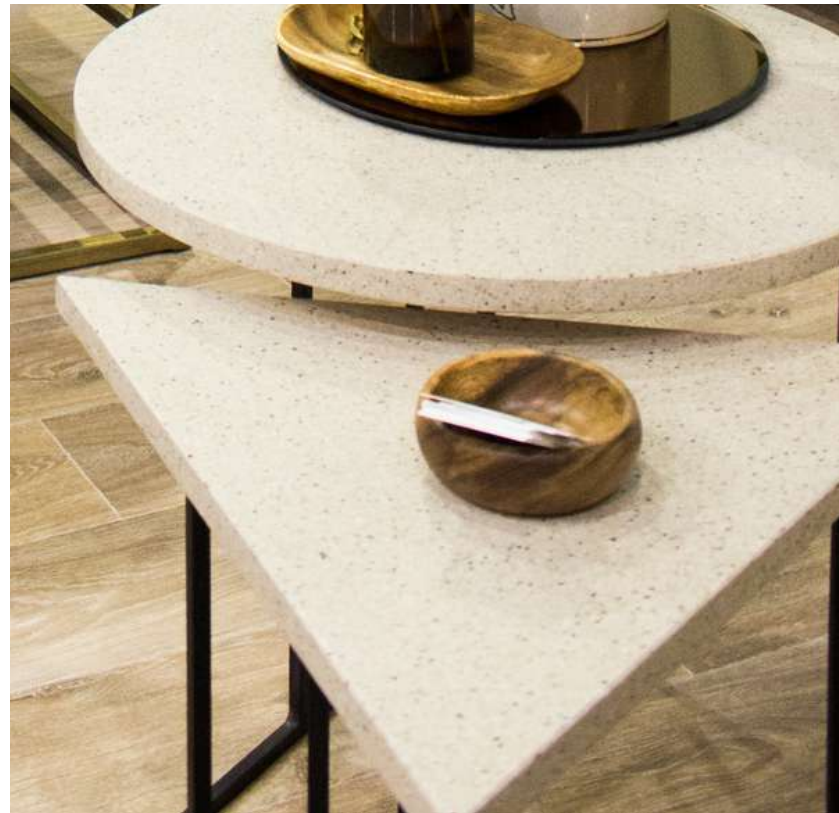

STEELCOLOURS

Black (RAL9011)
Ferrograin

Pebble grey (RAL
7032) Ferrograin

THABI NESTING TABLES

400MM X 450MM X 400MM

LEAD TIME: 4-6 WEEKS

PRICE: R6 450.00 (PRICES INCL. VAT)
TIMBER
CTB01B-450

PRICE: R6 450.00 (PRICES INCL. VAT)
STONE
CTB01B-450