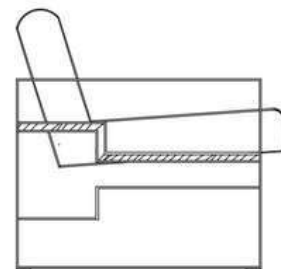

BAMBOO

SPRUCE COLOURWAY
Upholstered in the plain fabric