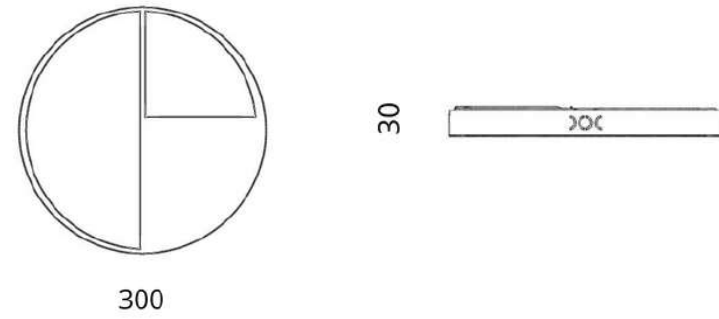

STACKABLE TRAY CIRCLE
TRY06-300

300MM X 140MM X 20MM

LEAD TIME: 4-6 WEEKS
PRICE: R580.00 (PRICES INCL. VAT)