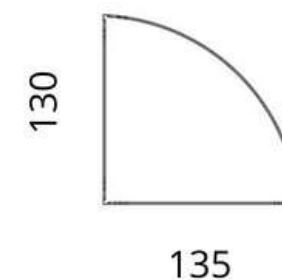

75MM X 150MM X 20MM

LEAD TIME: 4-6 WEEKS
PRICE: R300.00 (PRICES INCL. VAT)

STACKABLE TRAY QUARTER CIRCLE
TRY08-130

135MM X 130MM X 20MM

LEAD TIME: 4-6 WEEKS
PRICE: R400.00 (PRICES INCL. VAT)

STEEL COLOURS

Pebble Grey
Ferrograin (RAL 7032
Ferrograin)