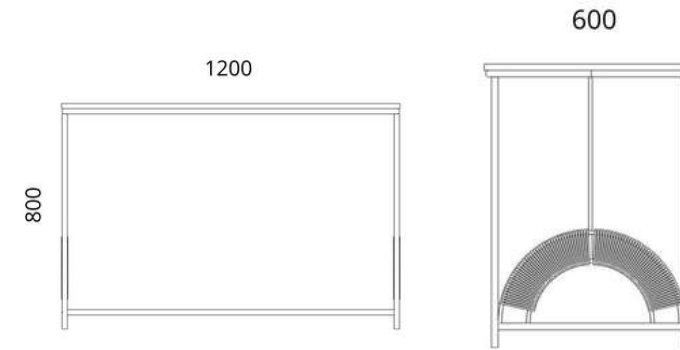

NENZIMA DESK
DSK08-1500

1200MM X 600MM X 800MM

LEAD TIME: 4-6 WEEKS

PRICE: R8 500.00 (PRICES INCL. VAT)