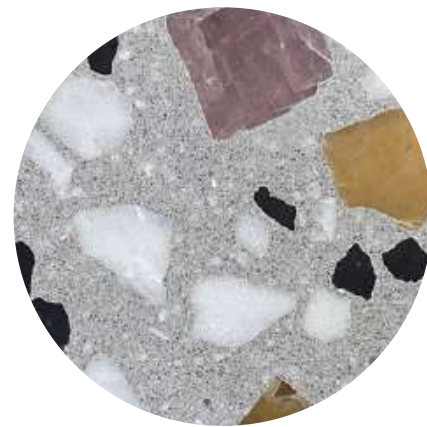

LUNA

DOVE

COAL

LUNAR

CITRUS PUNCH

DUNE

Black (RAL9011)
Ferrograin

Pebble grey (RAL
7032) Ferrograin