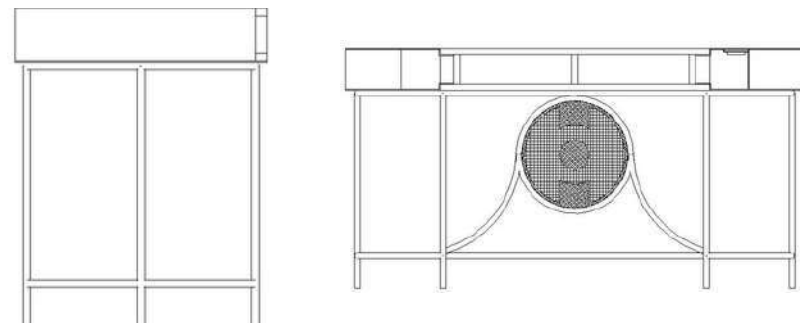

NENZIMA CONSOLE
DSK04-1600

1500MM X 600MM X 810MM

LEAD TIME: 4-6 WEEKS

PRICE: R16 500.00 (PRICES INCL. VAT)

NOMZAMO CABINET
SER04B-900

1800MM X 900MM X 600MM

LEAD TIME: 4-6 WEEKS

PRICE: R18 500.00 (PRICES INCL. VAT)

POWDERCOATED MDF