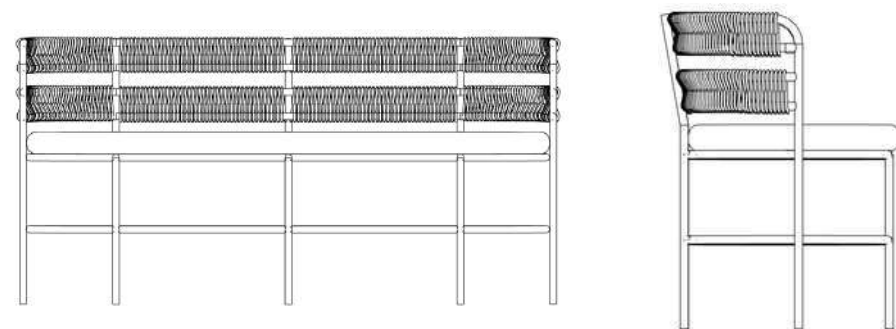

OROMO BENCH

BNH01A-1350

1350MM X 545MM X 740MM

LEAD TIME: 4-6 WEEKS

PRICE: R11 650.00 (PRICES INCL. VAT)

Tan Leather (PU)