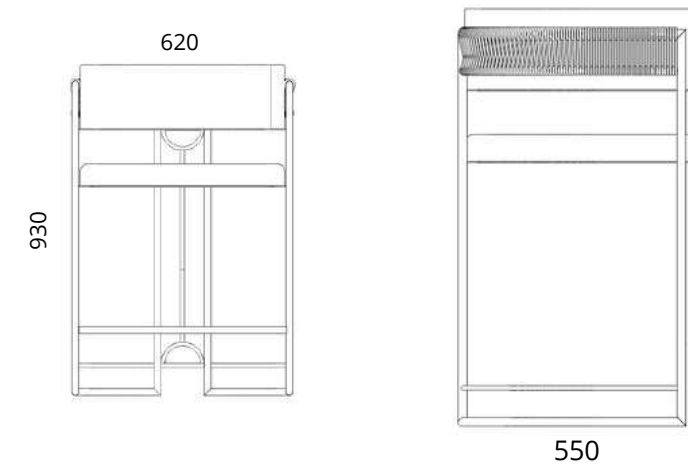

PRICE: R6 800.00 (PRICES INCL. VAT) FABRIC
DCH01-540STD-F

FULANI BARSTOOL

BST05-620

620MM X 550MM X 930MM

LEAD TIME: 4-6 WEEKS

PRICE: R8 650.00 (PRICES INCL. VAT)

Samara Herringbone

Pebble grey steel (Pebble grey (RAL 7032) Ferrograin)