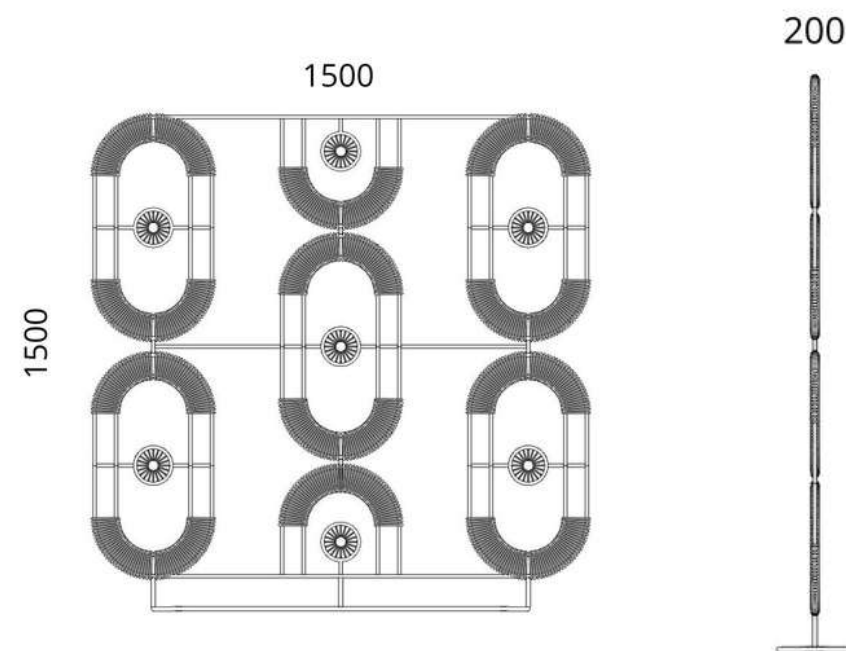

NASARA SCREEN 2.0

SCR02-1500

1500MM X 200MM X 1500MM

LEAD TIME: 4-6 WEEKS

PRICE: R9 500.00 (PRICES INCL. VAT)
INDOOR

WAMBO FRAMELESS FRINGED MIRROR
MIR05-700

950MM X 700MM X 5MM

LEAD TIME: 4-6 WEEKS