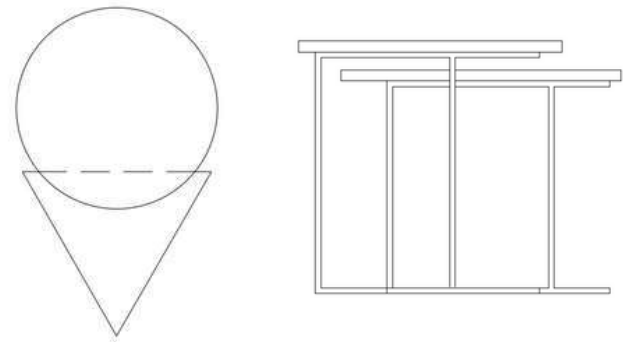

STEELCOLOURS

Black (RAL9011)
Ferrograin

Pebble grey (RAL
7032) Ferrograin

THABI NESTING TABLES

400MM X 450MM X 400MM

LEAD TIME: 4-6 WEEKS

PRICE: R6 450.00 (PRICES INCL. VAT)
TIMBER
CTB01B-450

PRICE: R6 450.00 (PRICES INCL. VAT)
STONE
CTB01B-450