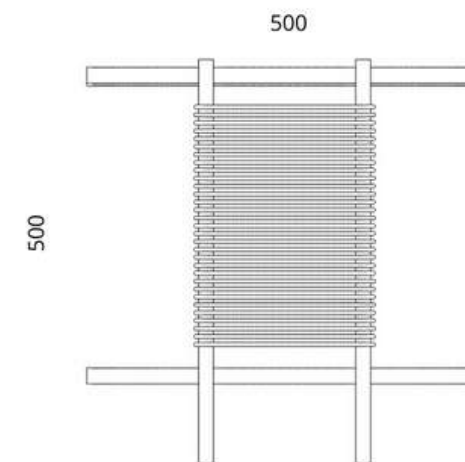

PRICE: R 4 850.00 (PRICES INCL.
VAT) TIMBER STB01B-600

Black Rope

WAMBO SIDETABLE

500MM X 500MM X 500MM

LEAD TIME: 4-6 WEEKS

PRICE: R5 500.00 (PRICES INCL. VAT) TIMBER
STB02B-500

**OROMO OCCASIONAL
CHAIR**

TUB02A-540