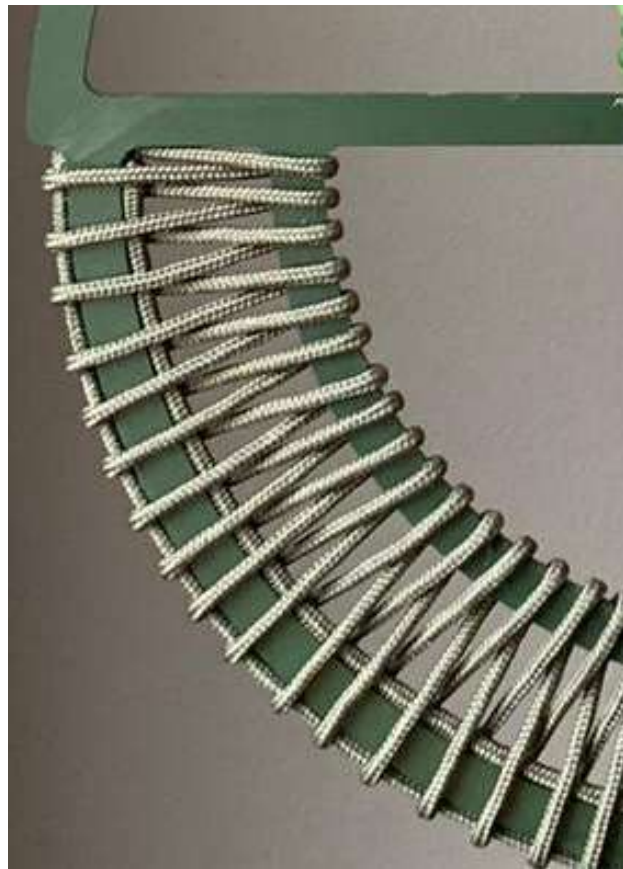

Olive

Cleaning Instructions:
Available on request.

Outdoor and Yacht grade cords available.

Custom cord colours available on request & bulk orders.

WAMBO HANGING PLANTER

400MM X 400MM X 400MM

LEAD TIME: 4-6 WEEKS