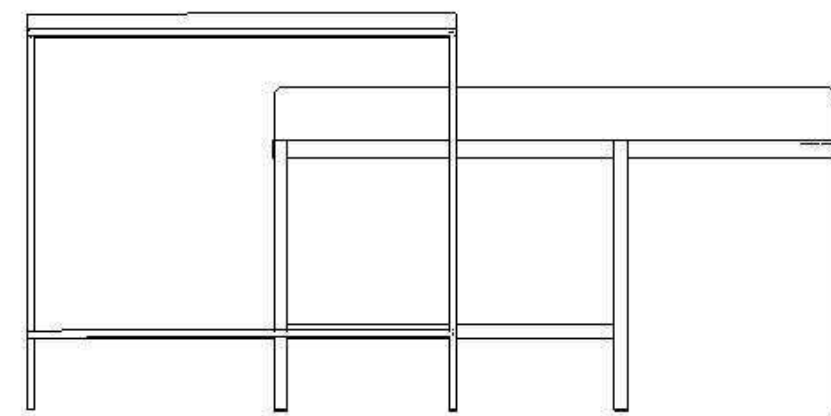

OROMO BENCH

BNH01A-1350

1350MM X 545MM X 740MM

LEAD TIME: 4-6 WEEKS

PRICE: R11 650.00 (PRICES INCL. VAT)

Tan Leather (PU)

Luna Agate
Grey & Black
Rope

OROMO TIMBER BENCH