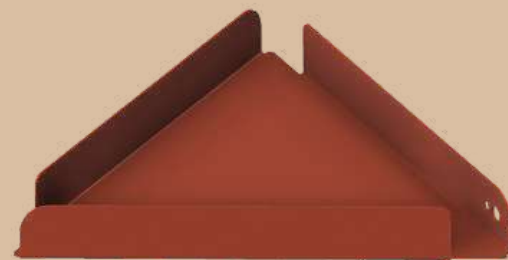

Black (RAL 9011)
Ferrograin

LEGAE TRAY

450MM X 265MM X 30MM

LEAD TIME: 4-6 WEEKS
PRICE: R 980.00 (PRICES INCL. VAT)

ILE TRAY

220MM X 220MM X 30MM

LEAD TIME: 4-6 WEEKS
PRICE: R 680.00 (PRICES INCL. VAT)

FARAJI FLOOR MIRROR