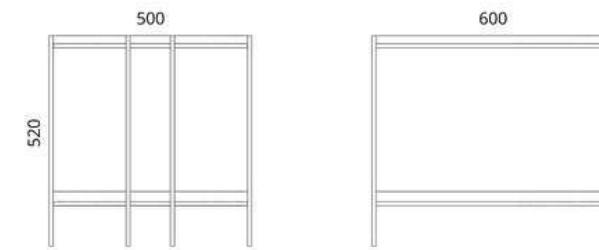

PRICE: R 4 850.00 (PRICES INCL.
VAT) TIMBER STB01B-600

Black Rope

WAMBO SIDETABLE

500MM X 500MM X 500MM

LEAD TIME: 4-6 WEEKS

PRICE: R5 500.00 (PRICES INCL. VAT) TIMBER
STB02B-500

**OROMO OCCASIONAL
CHAIR**

TUB02A-540