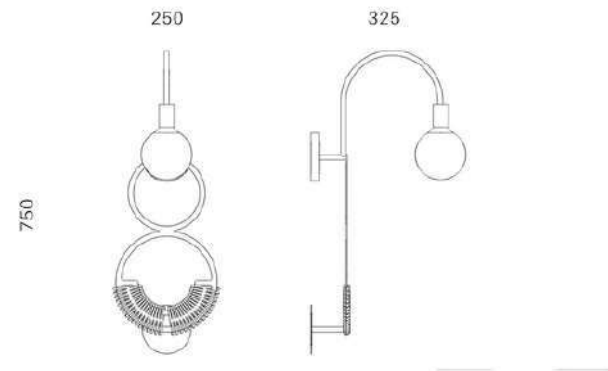

PRICE: R3 500.00 (PRICES INCL. VAT)

MANGBETU WALL LIGHT

325MM DIA

LEAD TIME: 4-6 WEEKS

PRICE: R3650.00 (PRICES INCL. VAT) WOVEN
WLL04-325-W

PRICE: R3150.00 (PRICE INCL. VAT) PLAIN
WLL04-325

Black

Navy