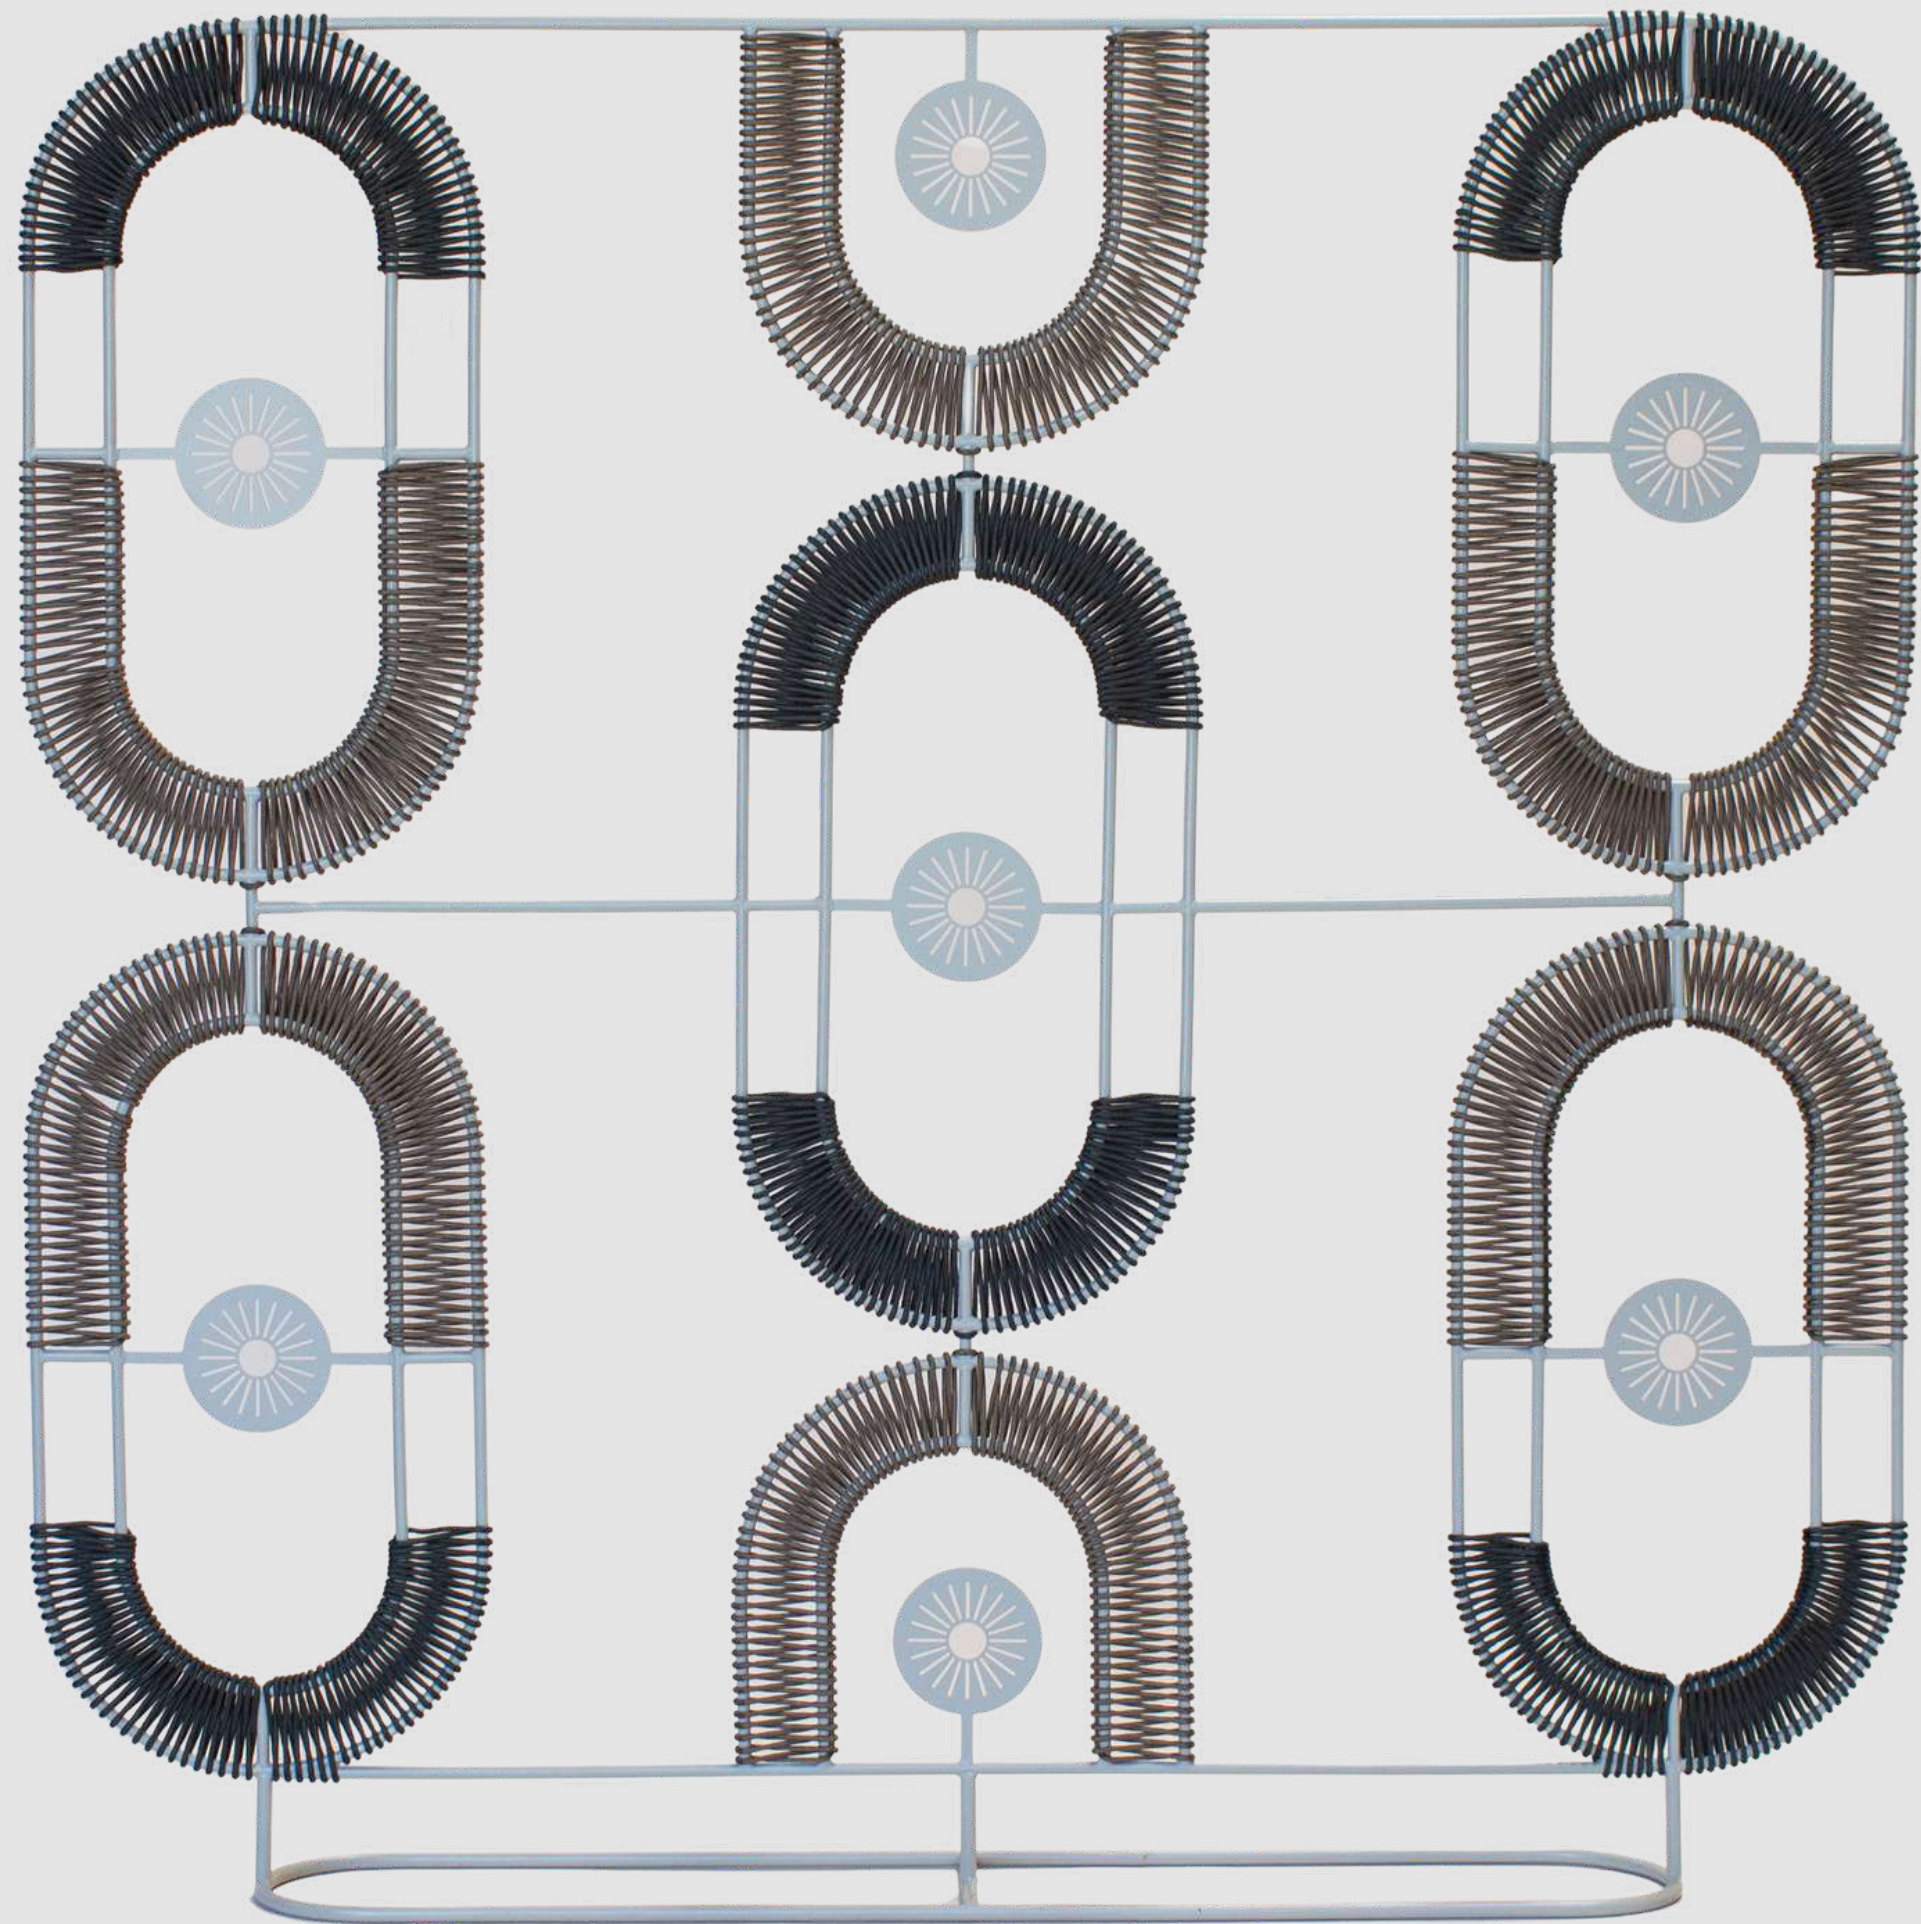

NASARA SCREEN 2.0

An update of the Nasara screen, this metal framed screen with rope weaving is also inspired by the fan-shaped hairstyle worn by Queen Nayara, one of the Chief Avenge in the DRC during the early 1900's.