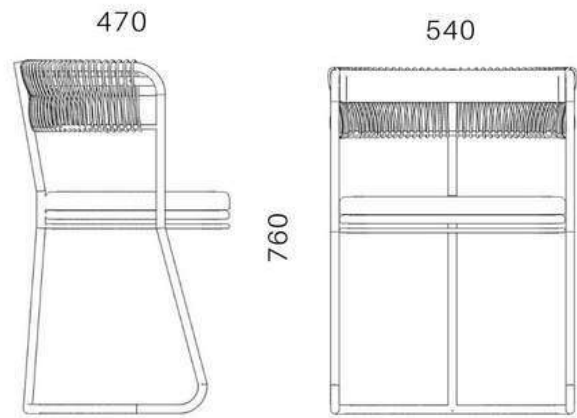

OROMO DINING CHAIR

540MM X 400MM X 760MM

LEAD TIME: 4-6 WEEKS

PRICE: R6 800.00 (PRICES INCL. VAT) FABRIC
DCH01-540STD-F