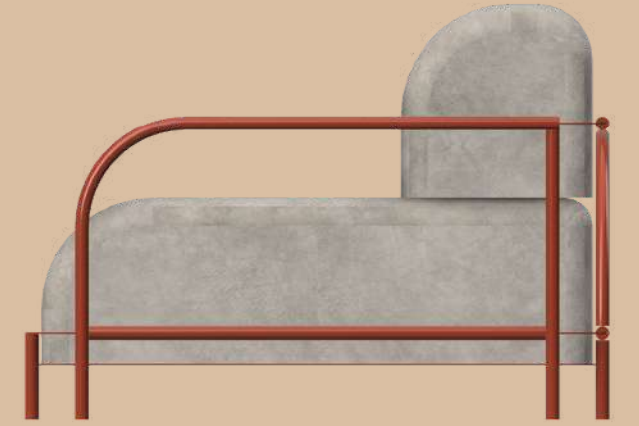

Wessex Days End Grey

Wessex Iron Mountain

PHUMZIKA COUCH

1655MM X 1030MM X 750MM

LEAD TIME: 4-6 WEEKS
PRICE: R22 500.00 (PRICES INCL. VAT)

Terracotta
Ferrograin (RAL 8004
Ferrograin)

Black (RAL9011)
Ferrograin