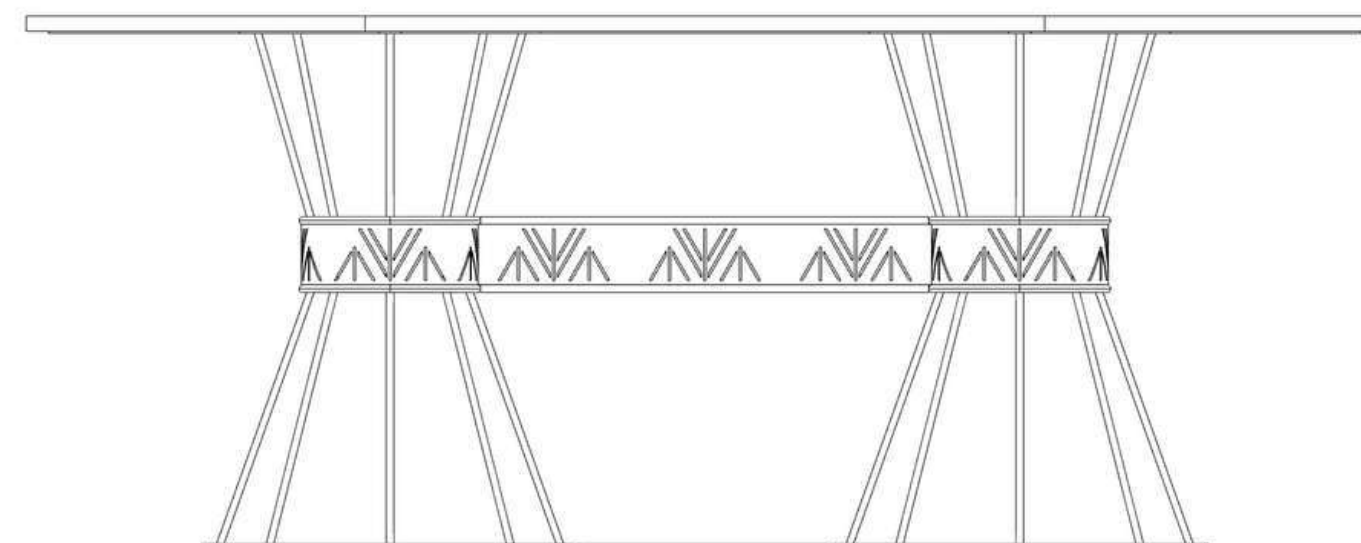

DONDO TABLE LARGE 1800MM

1800MM X 900MM X 750MM

LEAD TIME: 4-6 WEEKS

PRICE: R19 500.00 (PRICES INCL. VAT) TIMBER

DTB05-1800