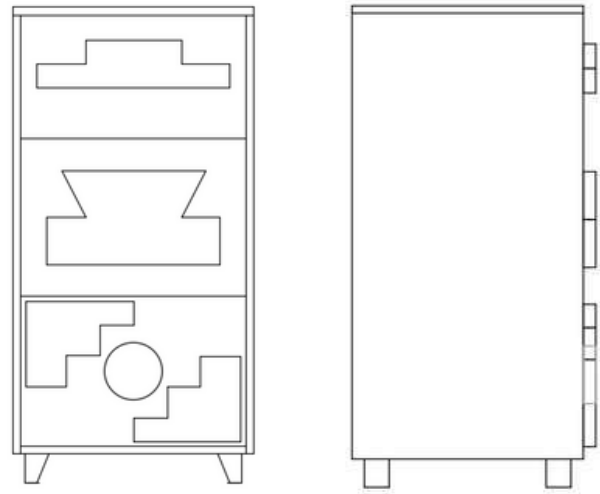

CITRUS PUNCH

DUNE

THANDI 'TALLGIRL'
SER03-500

500MM X 500MM X 1000MM

LEAD TIME: 4-6 WEEKS

PRICE: R15 500.00 (PRICES INCL. VAT)

KIAAT (WHEN AVAILABLE)

EUROPEAN ASH