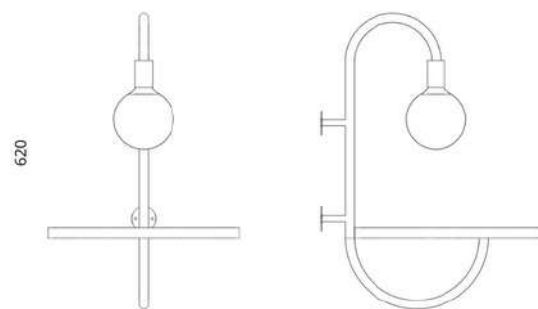

MAKEBA WALL LIGHT

470MM X 620MM

LEAD TIME: 4-6 WEEKS

PRICE: R5200.00 (PRICES INCL. VAT) STONE
& TIMBER
SLP03A-620
SLP03B-620

LUNA