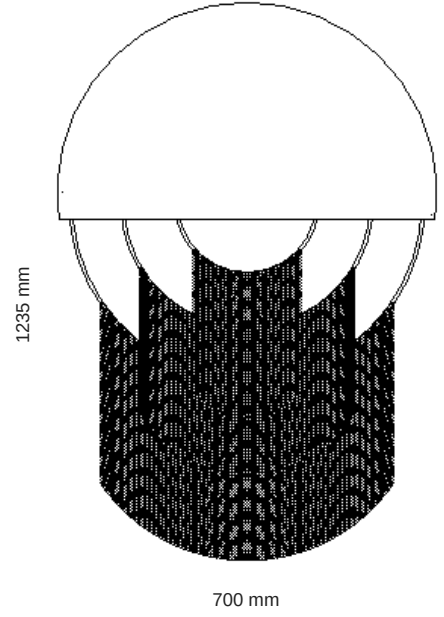

WAMBO FRAMELESS FRINGED MIRROR
MIR05-700

950MM X 700MM X 5MM

LEAD TIME: 4-6 WEEKS

PRICE: R5 200.00 (PRICES INCL. VAT)

Grey Tinted