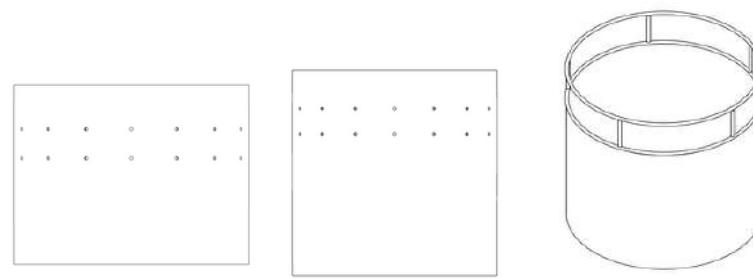

OROMO POTS

SML: 200MM X 150MM
LRG: 200MM X 200MM
XL: 350MM X 320MM

LEAD TIME: 4-6 WEEKS

PRICE: R650.00 (PRICES INCL. VAT) SML
PPL01A-150

PRICE: R850.00 (PRICES INCL. VAT) LRG
PPL01A-200

PRICE: R1200.00 (PRICES INCL. VAT) XL
PPL01A-350