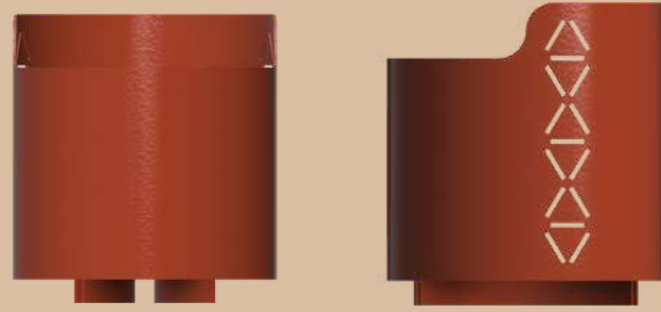

Terracotta (RAL 8004)
Ferrograin

Pebble Grey (RAL 7032)
Ferrograin

Steel Blue (RAL 5003)
Ferrograin

Black (RAL 9011)
Ferrograin

AMANI STACKING POT

200MM X 200MM X 220MM

LEAD TIME: 4-6 WEEKS
PRICE: R 850.00 (PRICES INCL. VAT)