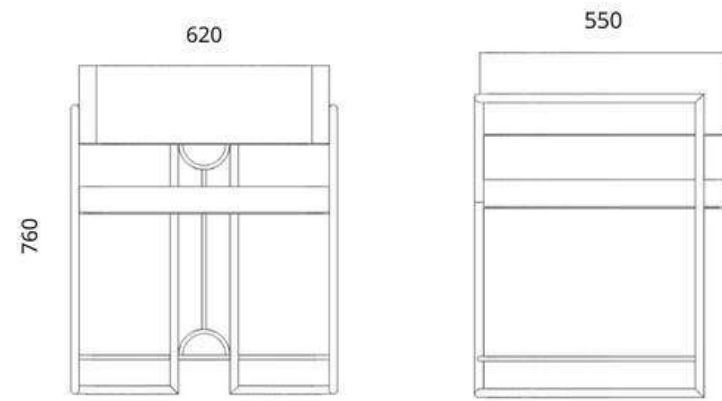

FULANI DINING CHAIR
DCH03-620

620MM X 550MM X 760MM

LEAD TIME: 4-6 WEEKS

PRICE: R8 200.00 (PRICES INCL. VAT) FABRIC

Black (RAL9011)
Ferrograin