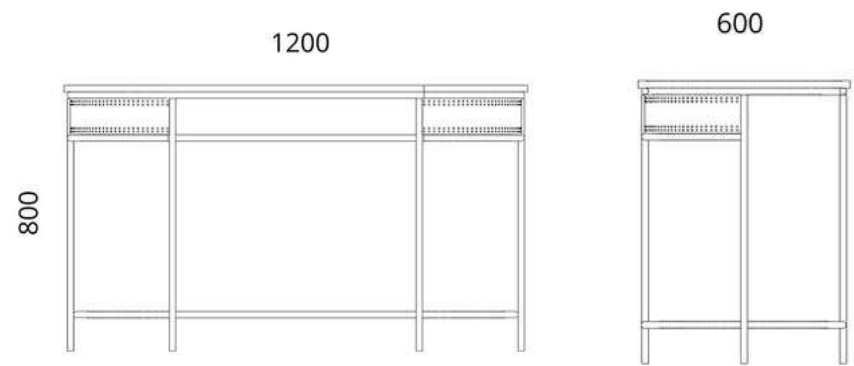

PRICE: R3 450.00 (PRICES INCL. VAT)
ARTPR-A2

GCINA DESK
DSK06-1500

1200MM X 600MM X 800MM

LEAD TIME: 4-6 WEEKS

PRICE: R7 950.00 (PRICES INCL. VAT)

CHIMAMANDA DESK
DSK05-1500

1200MM X 600MM X 800MM

LEAD TIME: 4-6 WEEKS