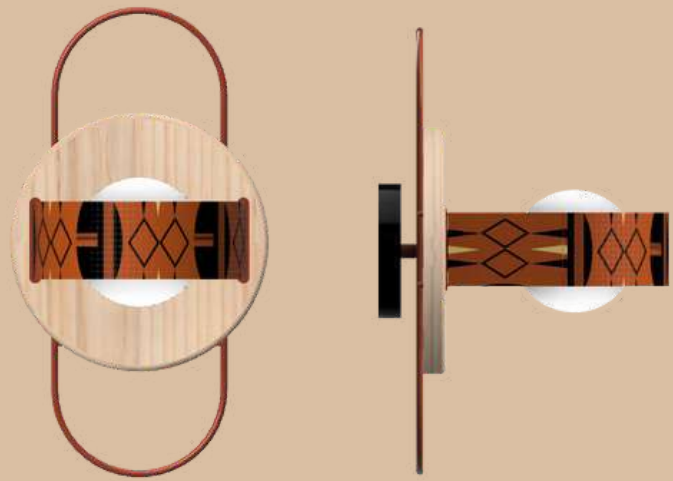

HLUTHA TABLE

1000MM X 1000MM X 750MM

LEAD TIME: 4-6 WEEKS
PRICE: R9 800.00 (PRICES INCL. VAT)

EUROPEAN ASH

Wine Red
Ferrograin RAL 3005
Ferrograin)

5 mm beige
Polyprop cord

Black

MUDZIIRA WALL LIGHT 1