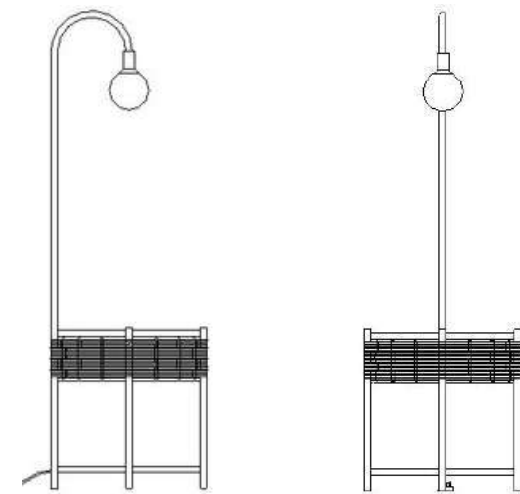

FULANI DESK LAMP

345MM X 220MM

LEAD TIME: 4-6 WEEKS

PRICE: R4250.00 (PRICES INCL. VAT)
STONE & TIMBER
DLP01A-340
DLP01B-340