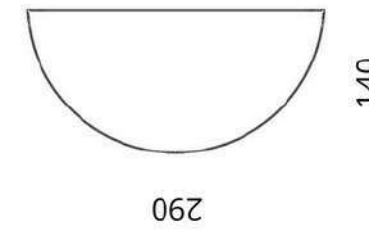

STACKABLE TRAY HALF CIRCLE
TRY07-290

290MM X 130MM X 20MM

LEAD TIME: 4-6 WEEKS
PRICE: R540.00 (PRICES INCL. VAT)