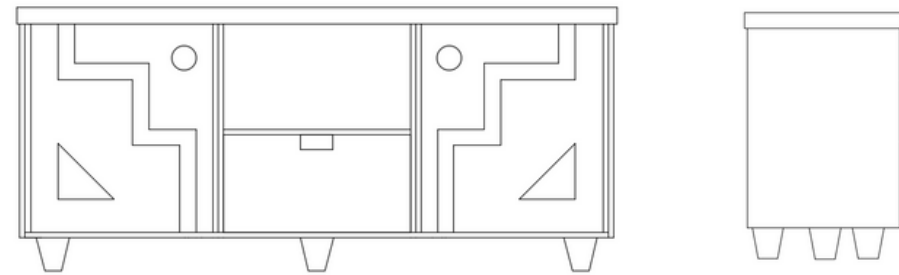

THANDEKA SERVER UNIT
SER01-1800

1800MM X 500MM X 750MM

LEAD TIME: 4-6 WEEKS

PRICE: R26 500.00 (PRICES INCL. VAT) ASH & KIAAT
(WHEN AVAILABLE)

KIAAT