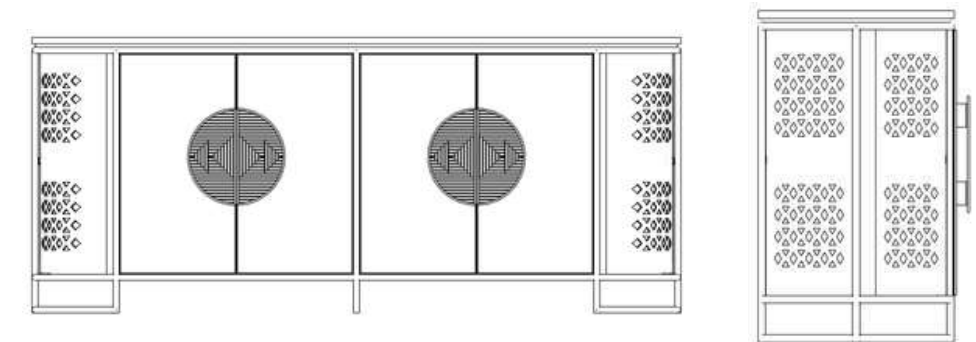

QUEEN NENZIMA: NERO
SER06-2000

2000MM X 500MM X 750MM

LEAD TIME: 4-6 WEEKS

PRICE: R39 950.00 (PRICES INCL. VAT)