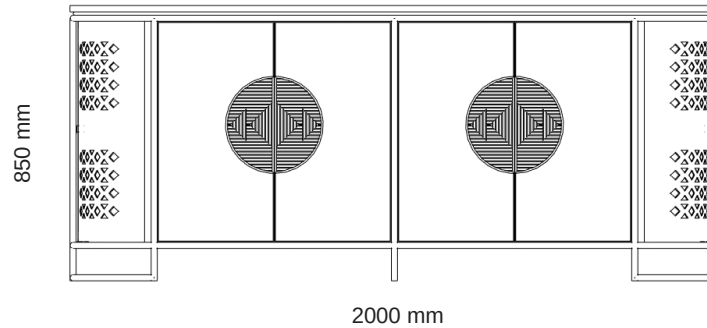

THE URBANATIVE

www.theurbanative.com

Queen Nenzima Server SER06-2000

Dimensions (mm)

Width: 500 mm
Length: 2000 mm
Height: 850 mm

Materials

Powder coated steel
Terrazzo doors and top
Bamboo inner shelf

Powder coated steel
Natural and
stained solid Ash timber

Retail Price

R 39 950.00 incl VAT

Cleaning and Care

Wipe with a damp soft cloth.

Since each piece is custom made,
please allow 4-6 weeks for delivery.

Inspired by the elongated, sculptural, fine
coiffure/hairstyle of Queen Nenzima of the Mangbetu
tribe in the DRC during the 1920's.