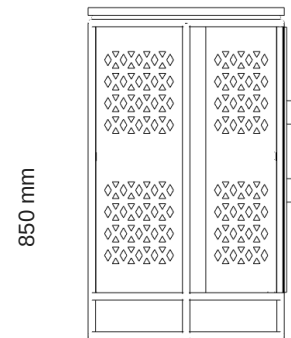

Inspired by the elongated, sculptural, fine
coiffure/hairstyle of Queen Nenzima of the Mangbetu
tribe in the DRC during the 1920's.

Studio Showroom:
1 Roller Str. Spartan, Kempton Park

Contact: +27 115681490