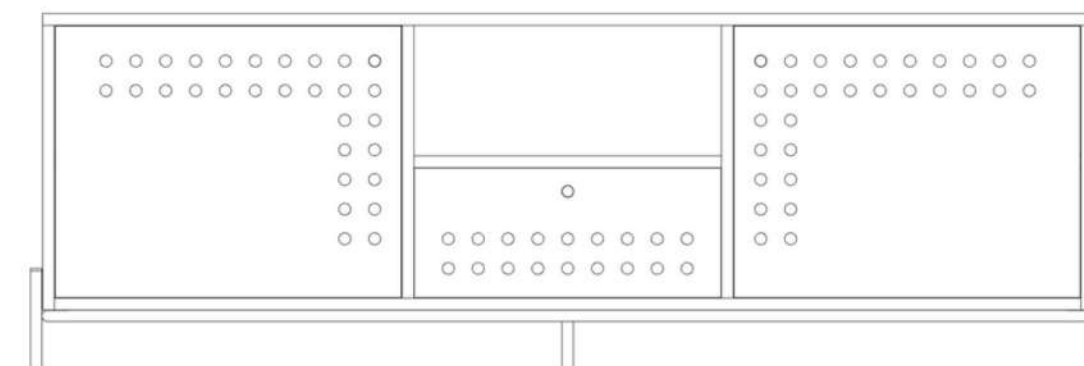

### THANDEKILE CONSOLE

DIMENSIONS  
1800MM X 500MM X 600MM

WEIGHT:  
60 KG

SKU:  
TVU07-1800A/O

Custom timbers and steel colours  
available on request.

Cleaning Instructions available on request.

Timber and steel colour may appear different  
on screen, please request a sample.