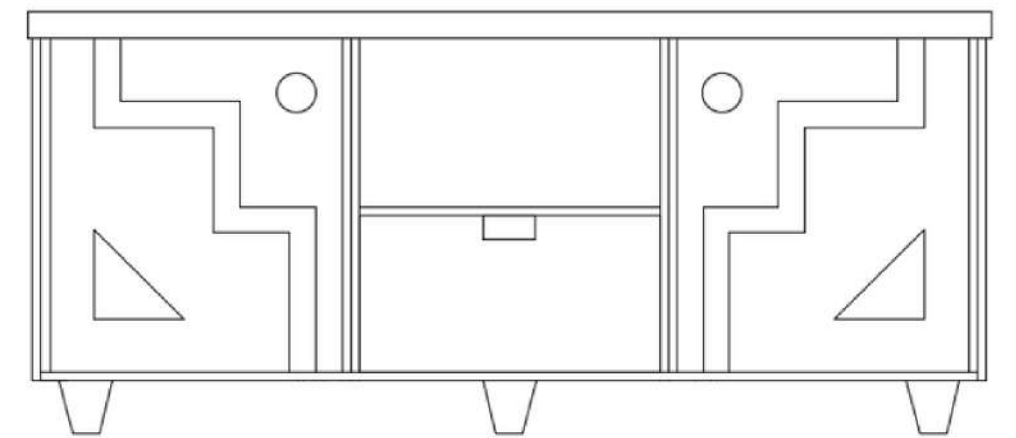

## THANDEKA CONSOLE

DIMENSIONS  
1800MM X 600MM X 750MM

WEIGHT:  
70 KG

SKU:  
SER01-1800K/A/O

Custom timbers available on request.

Cleaning Instructions available on request.

Timber colours and grain may appear different  
on screen, please request a sample.