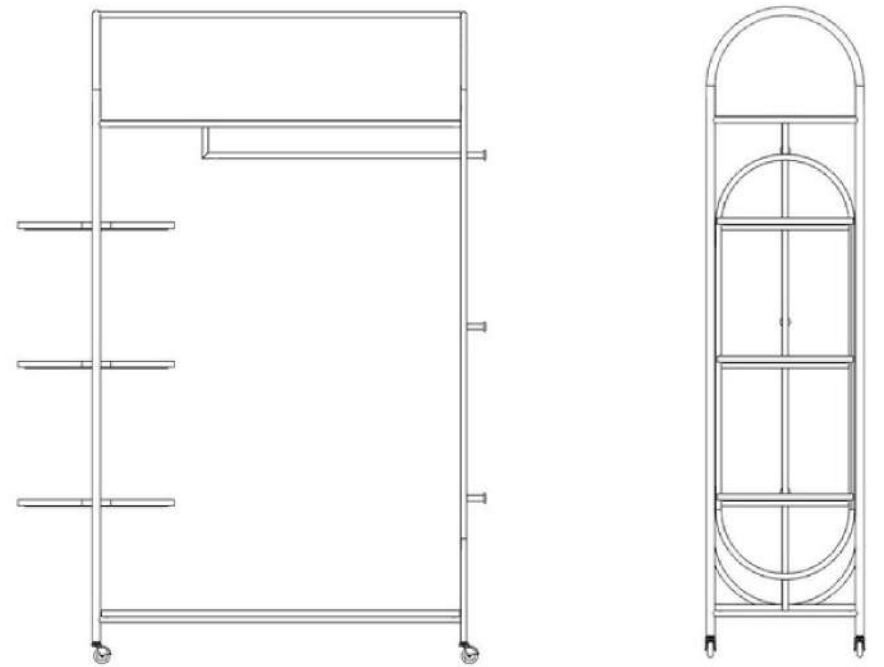

Powder-coated MDF  
(Black)  
18mm

European Ash  
(Natural finish)  
20mm

**FULANI CLOTHING RAIL**

DIMENSIONS  
1500MM X 500MM X 1200MM

WEIGHT:  
30 KG

SKU:  
CON05-1500MDF/A

Custom timbers and steel colours  
available on request.