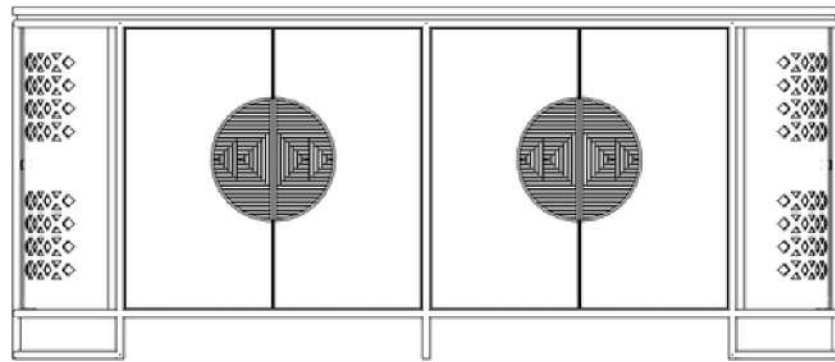

## NERO NENZIMA CONSOLE

DIMENSIONS  
2000 MM X 500 MM X 750 MM

WEIGHT:  
60 KG

SKU:  
SER06-2000

Cleaning Instructions available on request.

Timber and steel colour may appear different on screen, please request a sample.