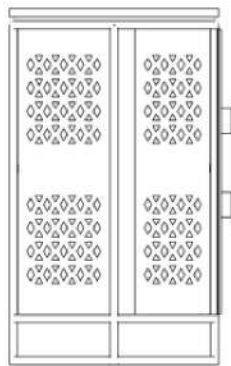

## NERO NENZIMA CONSOLE

DIMENSIONS  
2000 MM X 500 MM X 750 MM

WEIGHT:  
60 KG

SKU:  
SER06-2000

Cleaning Instructions available on request.

Timber and steel colour may appear different on screen, please request a sample.