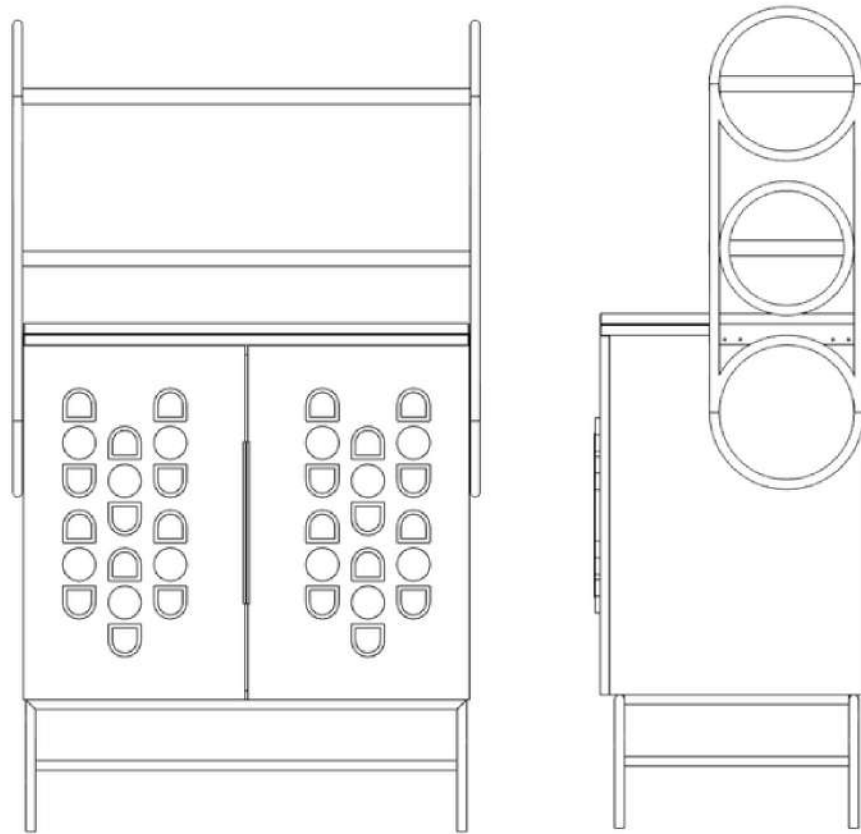

### **Zamo**

*noun*

Za-mo

**ZAMO STORAGE UNIT**

DIMENSIONS  
1600MM X 400MM X 900MM

WEIGHT:  
50 KG

SKU:  
SER07-920

Custom timbers and steel colours available on request.