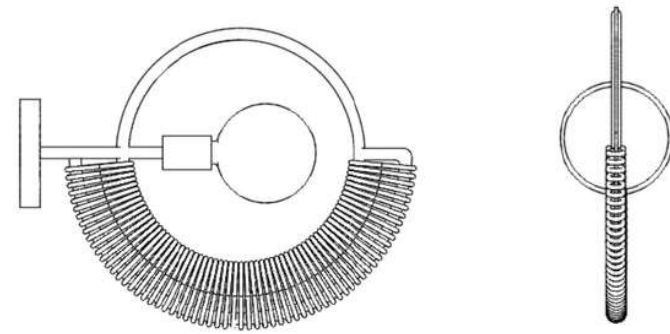

CORD: BLACK
5 mm braided
polyprop cord