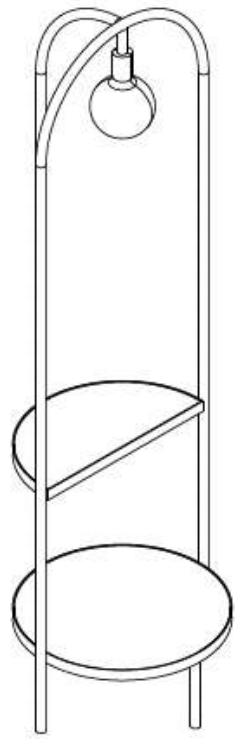

**MUDZIIRA LIGHT/SIDE
TABLE**

DIMENSIONS
450 MM X 450 MM X 1500 MM

WEIGHT:
12,5 KG

SKU:
SLP05-1500

European Ash
Natural Finish
20 mm