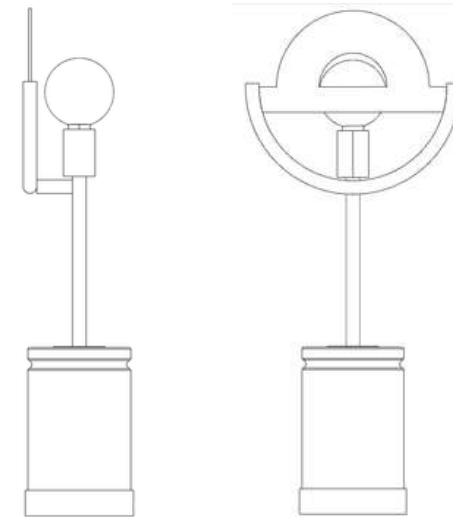

European Ash
Natural Finish