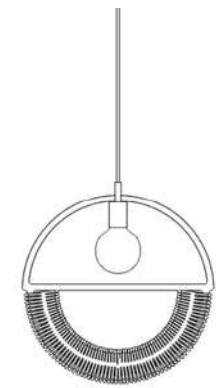

Sienna (RAL 8004)
Ferrograin - Indoor

Olive (RAL 6003)
Ferrograin - Outdoor

WAMBO PENDANT LIGHT

DIMENSIONS
400MM X 800MM X 120MM

WEIGHT:
1,5 KG

SKU:
PDL01-800-W/NW

CORD: BLACK
5 mm braided
polyprop cord

CORD: BEIGE
5 mm braided
polyprop cord