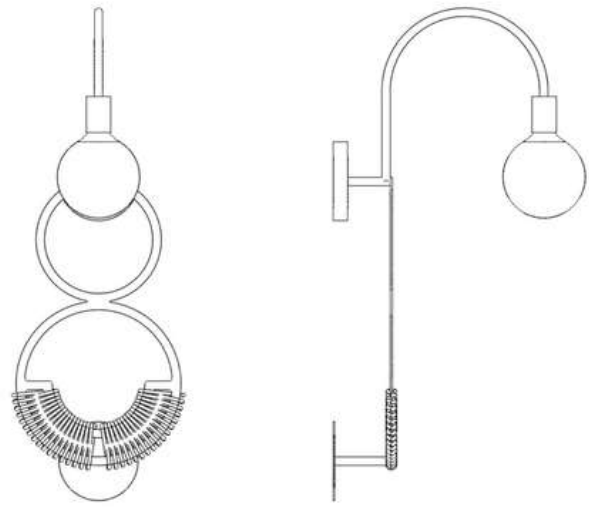

LUPITA WALL SCONCE

DIMENSIONS
700MM X 250MM X 325MM

WEIGHT:
1,5 KG

SKU:
WLL03-700-W/NW

custom colours available on request.