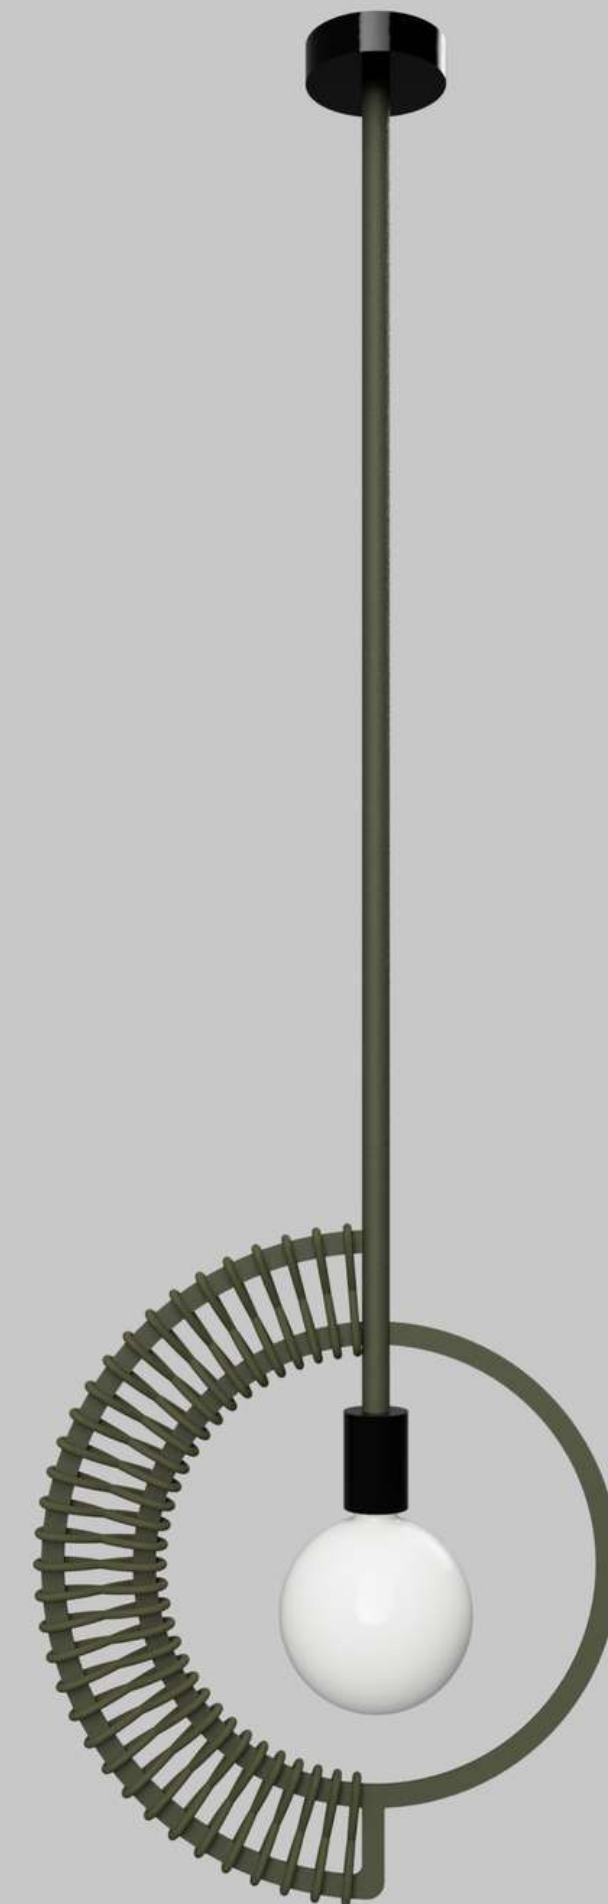

The Mudziira floor lamp is made from powder-coated steel with options of either a limited or solid ash timber base in a natural or ebony-stained finish. The repeated vertical lines of this lamp brings a nuanced shapeliness and modernist feel to its simple form.

CORD: OLIVE
5 mm braided
polyprop cord

custom colours available on request.

FULANI PENDANT LIGHT

This pendant light is a play on scale & negative space & arched shapes, this light forms part of the 2018 African Crowns Collection, inspired by the shapes of traditional Fulani hairstyles. The braided arched hairstyles of the Fula women were seen as a symbol of fertility and beauty and it is these arches that are referenced in the organic rounded forms of this pendant.

The Fulani pendant light is made from powder-coated steel woven with braided poly prop cord weaving. A non-woven option is also available.

Fulani

noun

Fu-la-ni

FULANI PENDANT LIGHT

DIMENSIONS
330MM X 120MM X 1060MM