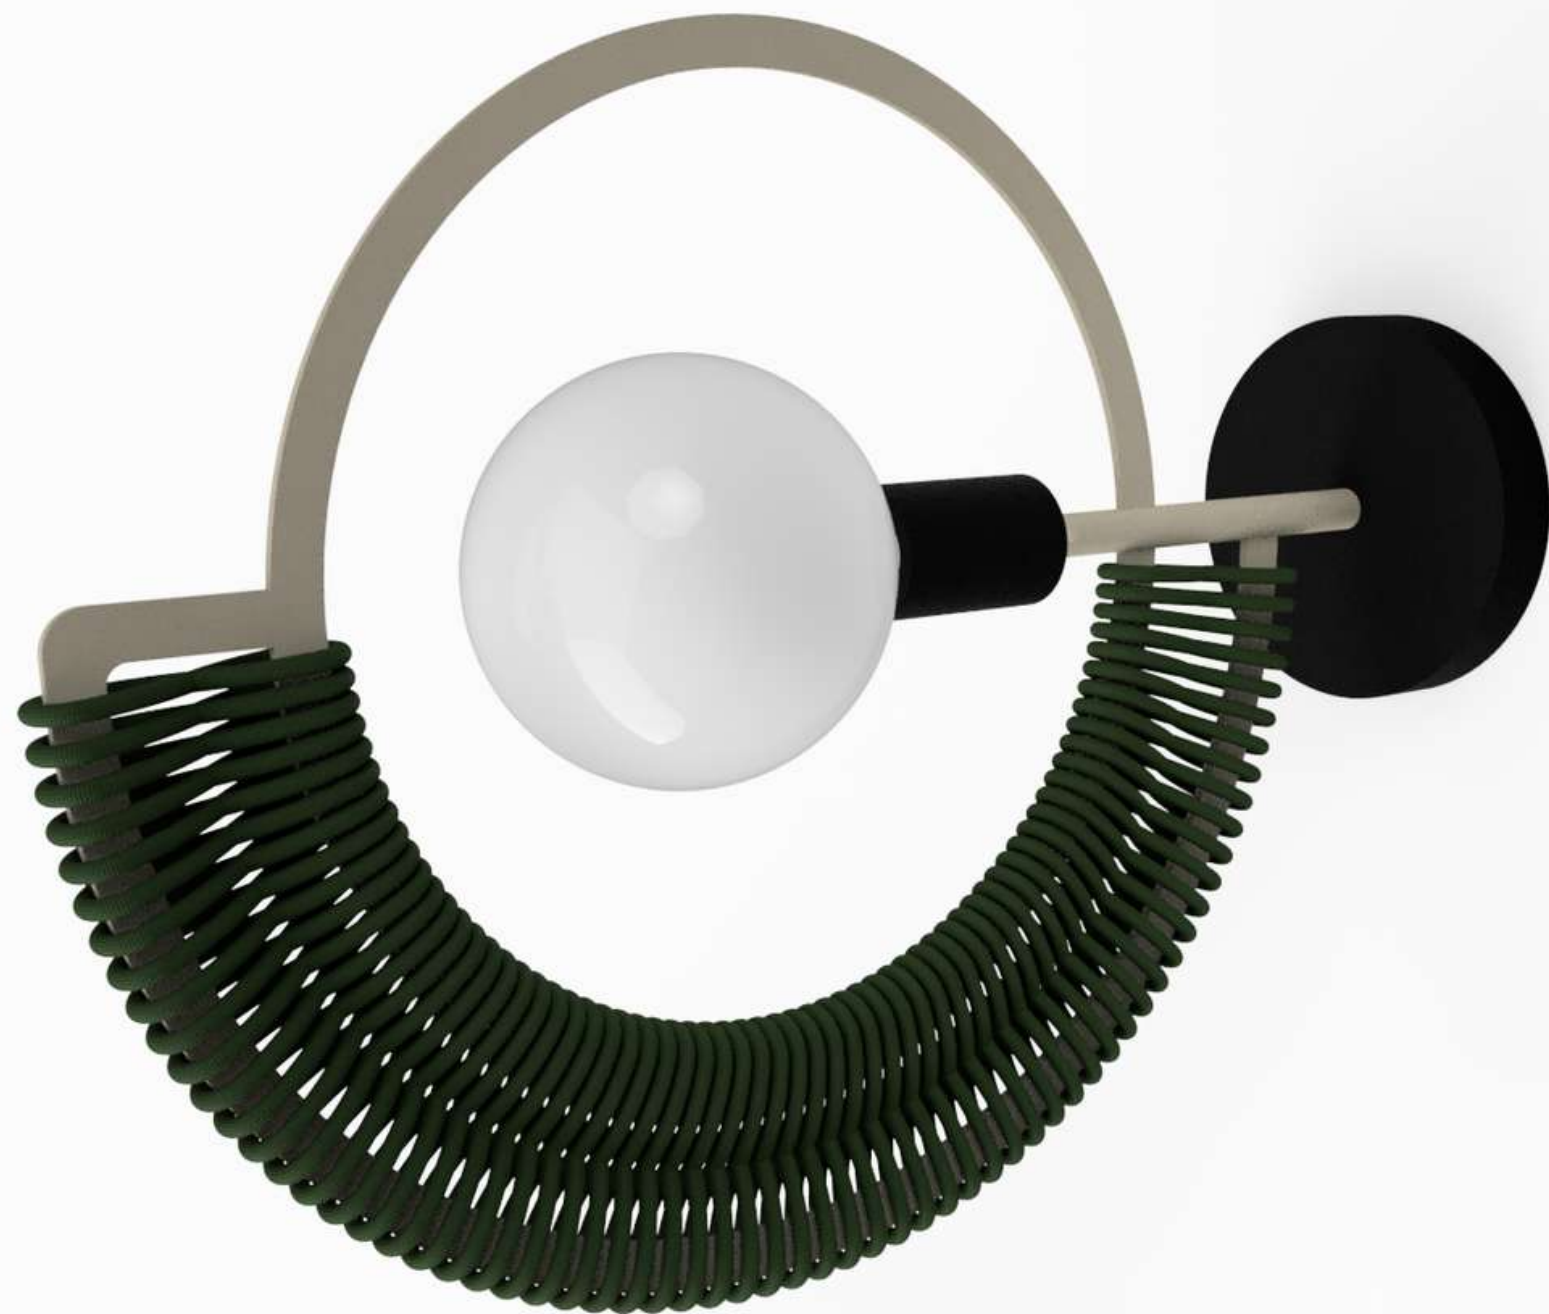

FULANI WALL SCONCE

This sconce light is a play on scale & negative space & arched shapes & forms part of the 2018 African Crowns Collection, inspired by the shapes of the traditional Fulani hairstyles.

The braided arched hairstyles of the Fula women were seen as a symbol of fertility and beauty and it is these arches that are referenced in the organic rounded forms of this pendant.

The Fulani wall sconce is made from powder-coated steel woven with a braided polyprop cord. A non-woven option is also available.

Fulani

noun

Fu-la-ni