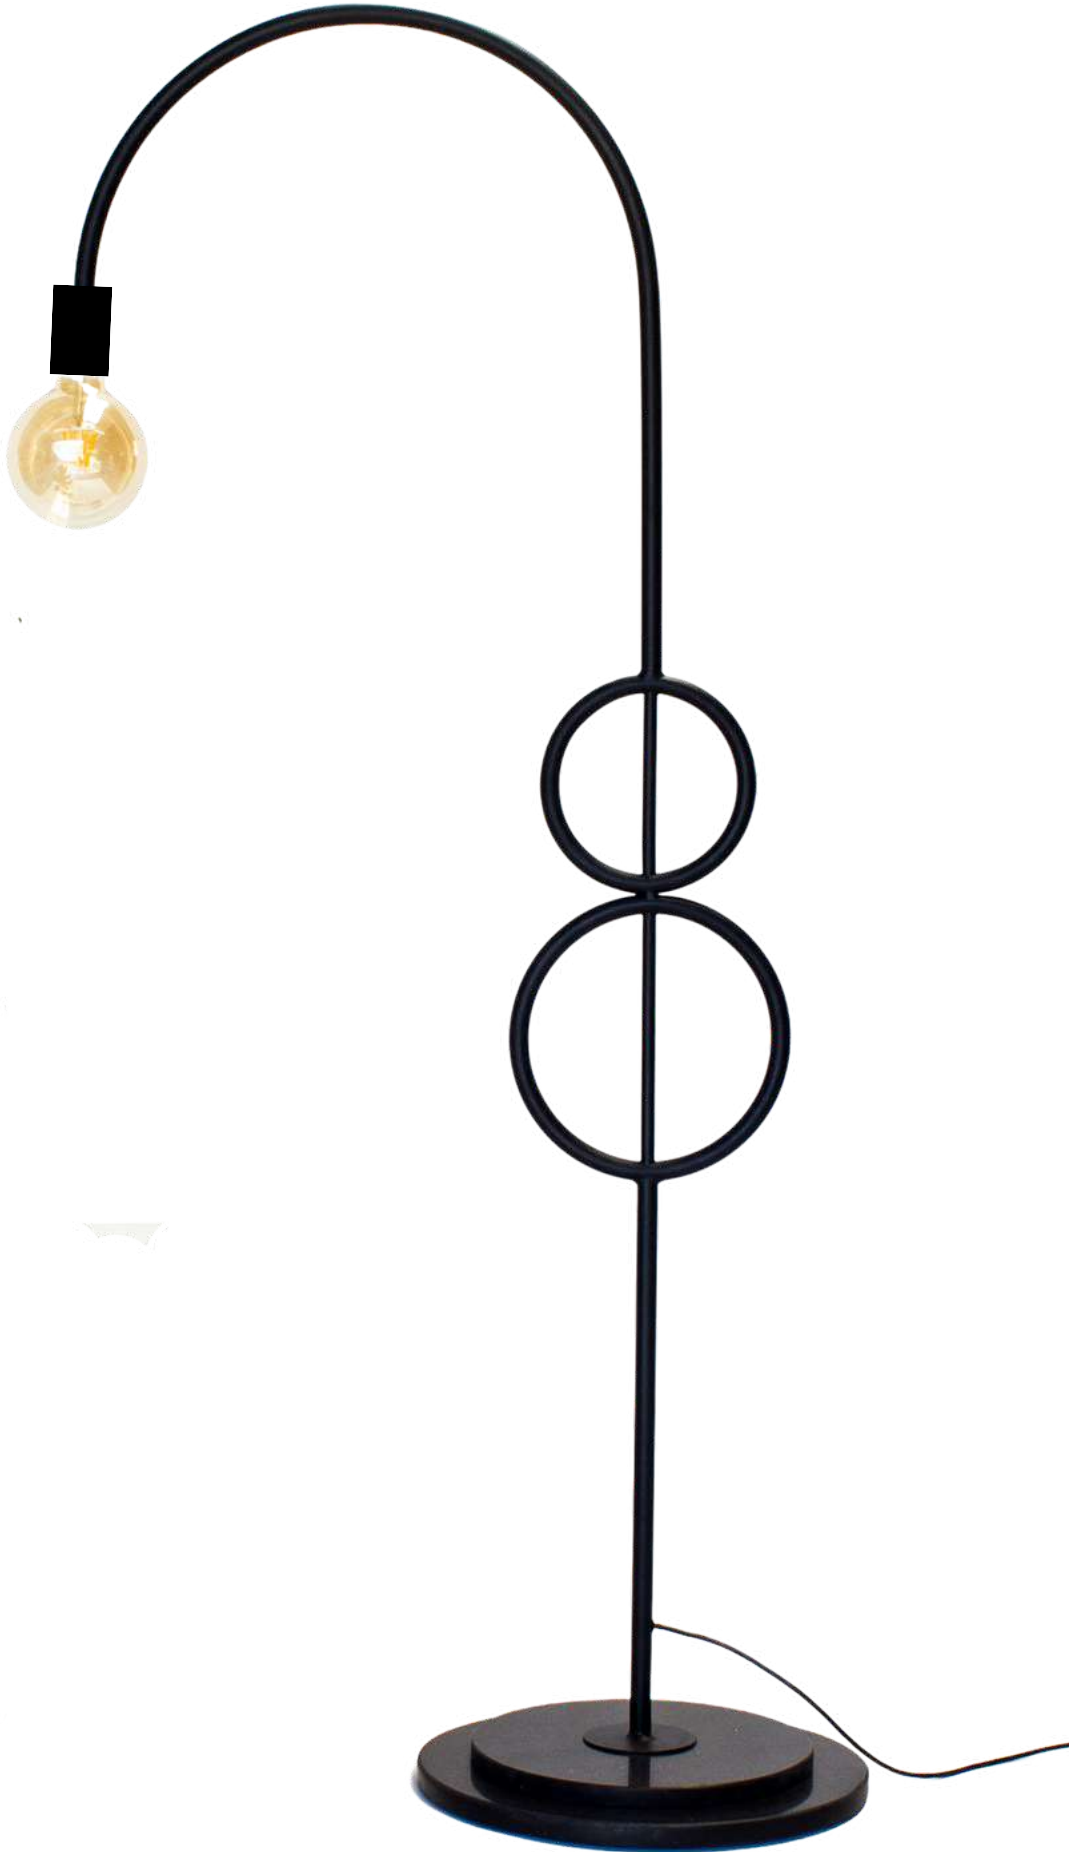

custom colours available on request.