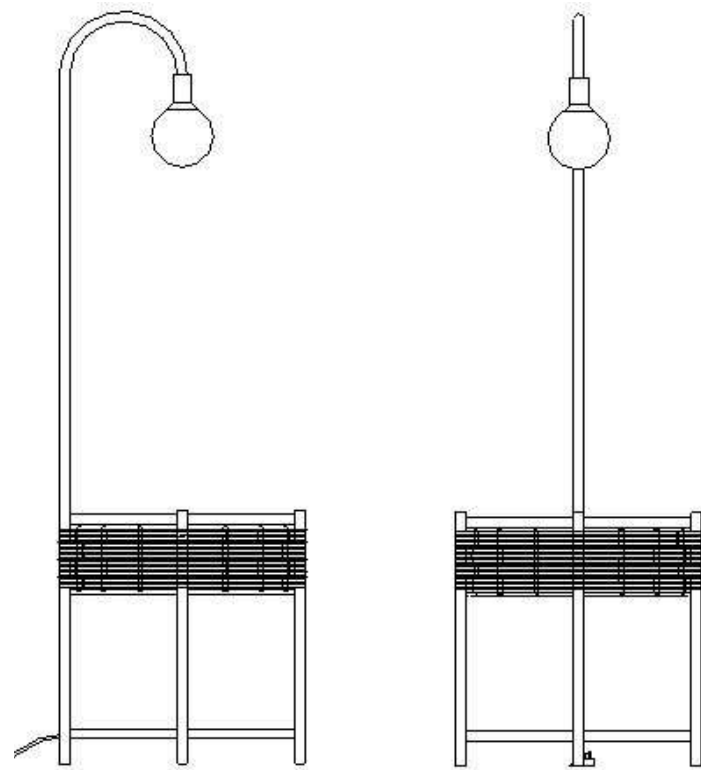

The Makeba light/side table is made from powder-coated steel and solid ash timber (natural/ebony stained finish) or terrazzo/marble top with woven details of braided polyprop cord.

Makeba

noun

Ma-ke-ba

MAKEBA LIGHT/SIDE TABLE

DIMENSIONS
500 MM X 500 MM X 1500 MM

WEIGHT:
15 KG

SKU:
SLP02A-1500T/TR/MAR

CORD: BLACK
5 mm braided
polyprop cord

CORD: NAVY
5 mm braided
polyprop cord

Marble:
MARQUINA

European Ash
Natural Finish
20 mm

Terrazzo:
EMERALD PUNCH