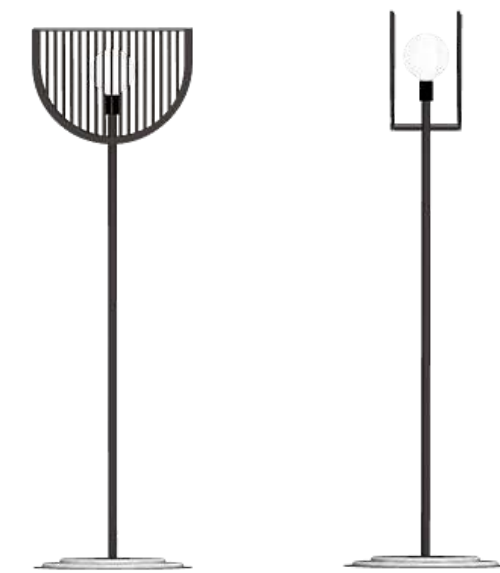

The Mudziira floor lamp is made from powder-coated steel with options of either a limited or solid ash timber base in a natural or ebony-stained finish. The repeated vertical lines of this lamp brings a nuanced shapeliness and modernist feel to its simple form.

Mudziira

noun

Mud-zii_ra

Standard colours

Linen (RAL 7032)
Ferrograin - Indoor

Sienna (RAL 8004)
Ferrograin - Indoor

Obsidian (RAL 9011)
Ferrograin - Indoor

MUDZIIRA FLOOR LAMP

DIMENSIONS
450MM X 450MM X 1500MM

WEIGHT:
15/20 KG

SKU:
SLP04-1500T/ST/LIM

European Ash
Natural Finish
20 mm

European Ash
Ebony Finish
20 mm

Limesite:
SAINT

custom colours available on request.

LUPITA FLOOR LAMP

Lupita

noun

Lu-pi-ta

LUPITA FLOOR LAMP

DIMENSIONS
400MM X 400MM X 1500MM

WEIGHT:
15/20 KG

SKU:
SLP01-1500-T/ST

European Ash
Natural Finish
20 mm