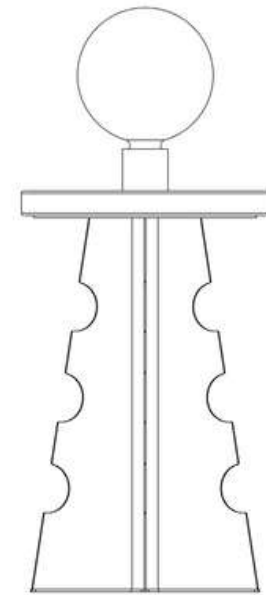

Lupita

noun

Lu-pi-ta

LUPITA FLOOR LAMP

DIMENSIONS
400MM X 400MM X 1500MM

WEIGHT:
15/20 KG

SKU:
SLP01-1500-T/ST

European Ash
Natural Finish
20 mm

This table lamp is made from powder-coated steel and solid ash timber/travertine base & gives personality to the modern style.

Lupita

noun

Lu-pi-ta

LUPITA TABLE LAMP

DIMENSIONS
280MM X 120MM X 500MM

WEIGHT:
5/10 KG

DIMENSIONS
215 MM X 185 MM X 530 MM

WEIGHT:
8 KG

SKU:
DLP03-530T

European Ash
Natural Finish
20 mm

custom colours available on request.

NOMALANGA TABLE LAMP

This table lamp is a play on shapes & forms part of the 2016/7 Ndebele Collection, inspired by the shapes found in cultural Ndebele art & graphics. Nomalanga meaning 'mother of the sun' in Nguni languages including Ndebele.

The Nomalanga table lamp is made from powder-coated steel and lends an added dose of dimension wherever it's placed.

Nomalanga

noun

No-ma-lan-ga

NOMALANGA TABLE LAMP

DIMENSIONS
400MM X 400MM X 50MM

WEIGHT:
3,5 KG