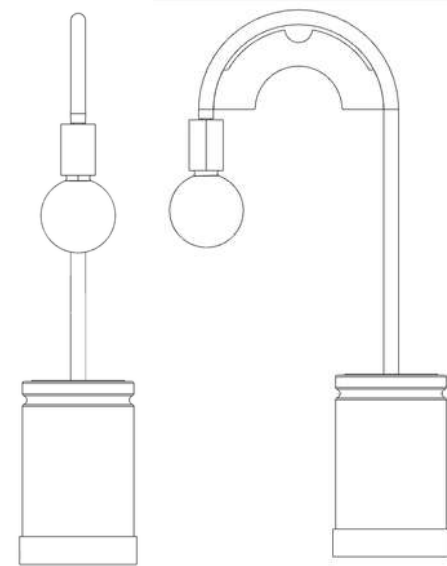

LUPITA TABLE LAMP

DIMENSIONS
280MM X 120MM X 500MM

WEIGHT:
5/10 KG

SKU:
DLP05-500T/TRA

European Ash
Natural Finish