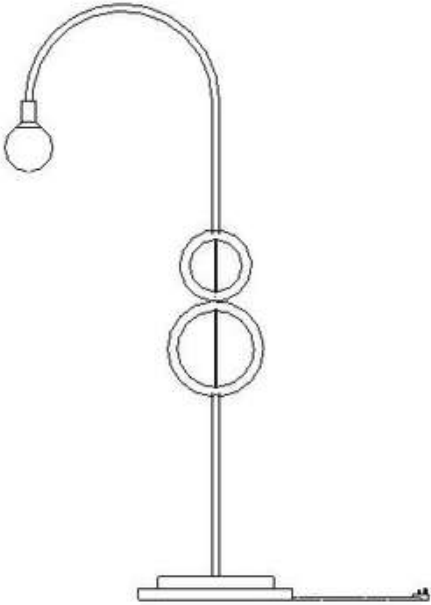

Lupita

noun

Lu-pi-ta

LUPITA FLOOR LAMP

DIMENSIONS
400MM X 400MM X 1500MM

WEIGHT:
15/20 KG

SKU:
SLP01-1500-T/ST

European Ash
Natural Finish
20 mm

This table lamp is made from powder-coated steel and solid ash timber/travertine base & gives personality to the modern style.

Lupita

noun

Lu-pi-ta

LUPITA TABLE LAMP

DIMENSIONS
280MM X 120MM X 500MM

WEIGHT:
5/10 KG