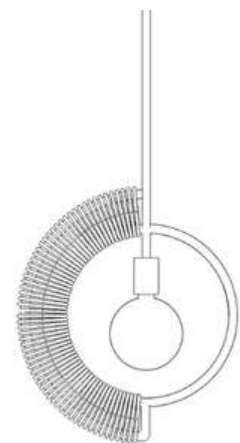

FULANI PENDANT LIGHT

DIMENSIONS
330MM X 120MM X 1060MM

WEIGHT:
1,5 KG

SKU:
PDL02-1060-W/NW

CORD: BLACK
5 mm braided
polyprop cord