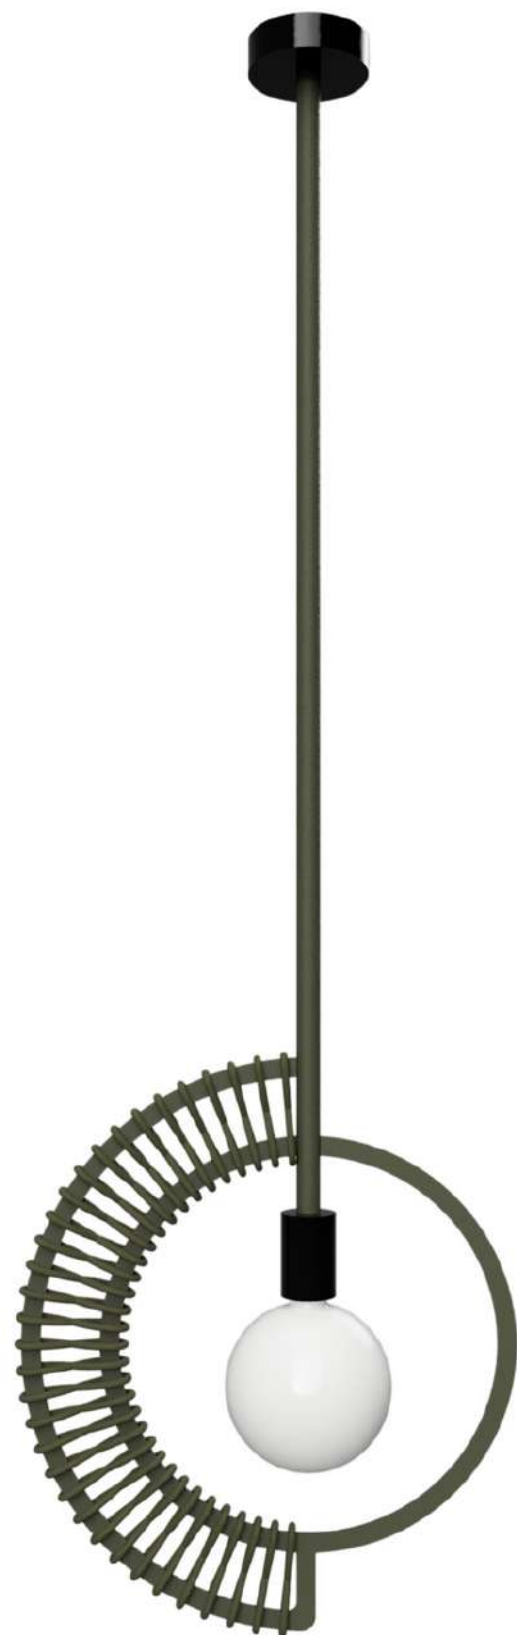

The Mudziira floor lamp is made from powder-coated steel with options of either a limited or solid ash timber base in a natural or ebony-stained finish. The repeated vertical lines of this lamp brings a nuanced shapeliness and modernist feel to its simple form.

CORD: OLIVE
5 mm braided
polyprop cord

custom colours available on request.

FULANI PENDANT LIGHT

This pendant light is a play on scale & negative space & arched shapes, this light forms part of the 2018 African Crowns Collection, inspired by the shapes of traditional Fulani hairstyles. The braided arched hairstyles of the Fula women were seen as a symbol of fertility and beauty and it is these arches that are referenced in the organic rounded forms of this pendant.

The Fulani pendant light is made from powder-coated steel woven with braided poly prop cord weaving. A non-woven option is also available.

Fulani

noun

Fu-la-ni

FULANI PENDANT LIGHT

DIMENSIONS
330MM X 120MM X 1060MM

WEIGHT:
1,5 KG

SKU:
PDL02-1060-W/NW

CORD: BLACK
5 mm braided
polyprop cord

CORD: BEIGE
5 mm braided
polyprop cord

CORD: OLIVE
5 mm braided
polyprop cord

Obsidian (RAL 9011)
Ferrograin - Indoor

Standard colours