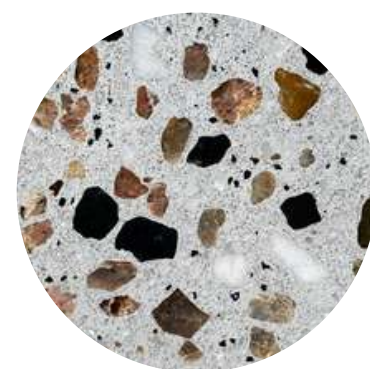

Terrazzo:
DUNE