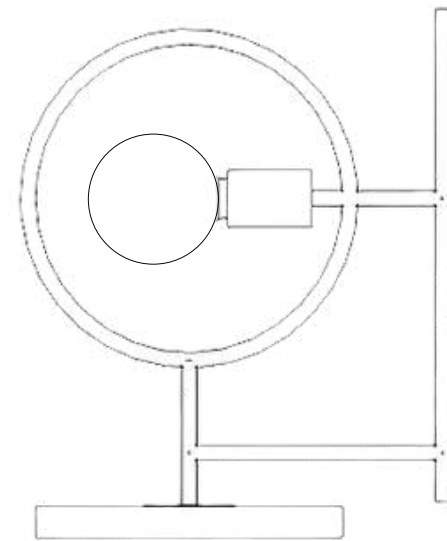

The Fulani table lamp is made from powder-coated steel and solid ash timber/stone base.

Fulani

noun

Fu-la-ni

FULANI TABLE LAMP

DIMENSIONS
345MM X 220MM X 220MM

WEIGHT:
5 KG

SKU:
DLP01A-345T/TR/MAR

The Makeba wall side table lamp is made from powder-coated steel and solid ash timber/terrazzo top.

Makeba

noun

Ma-ke-ba

MAKEBA WALL-SIDETABLE LAMP

DIMENSIONS
400 MM X 420 MM X 620 MM

WEIGHT:
12,5 KG

SKU:
SLP03-620T/TR