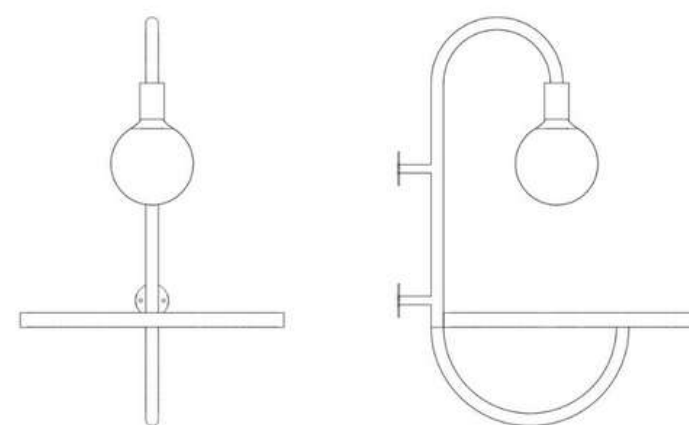

The Makeba wall side table lamp is made from powder-coated steel and solid ash timber/terrazzo top.

Makeba

noun

Ma-ke-ba

MAKEBA WALL-SIDETABLE LAMP

DIMENSIONS
400 MM X 420 MM X 620 MM

WEIGHT:
12,5 KG

SKU:
SLP03-620T/TR

The floor lamp-sidetable serves as a light and a side table; made from powder-coated steel with solid ash timber tops.

Mudziira

noun

Mud-zii_ra

**MUDZIIRA LIGHT/SIDE
TABLE**

DIMENSIONS
450 MM X 450 MM X 1500 MM