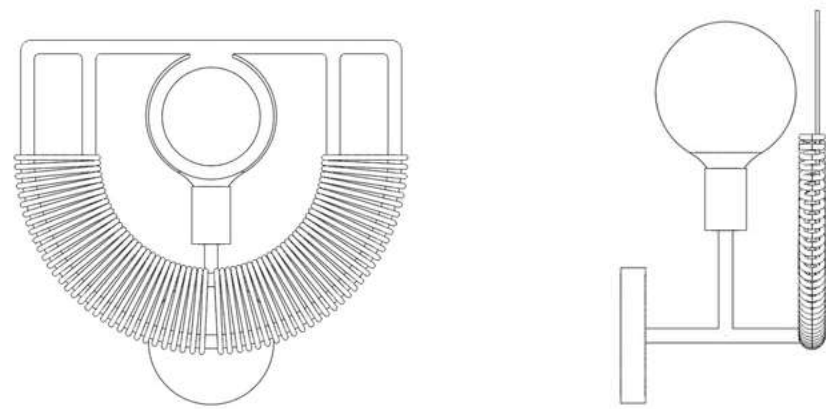

NASARA WALL SCONCE

DIMENSIONS
365 MM X 175 MM X 350 MM

WEIGHT:
1,5 KG

SKU:
WLL02-365-W/NW

custom colours available on request.