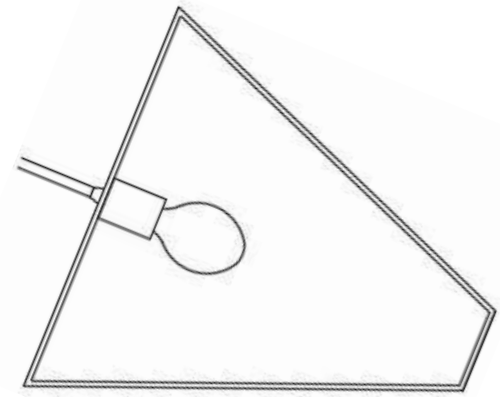

NOMALANGA TABLE LAMP

DIMENSIONS
400MM X 400MM X 50MM

WEIGHT:
3,5 KG

SKU:
DLP02-400