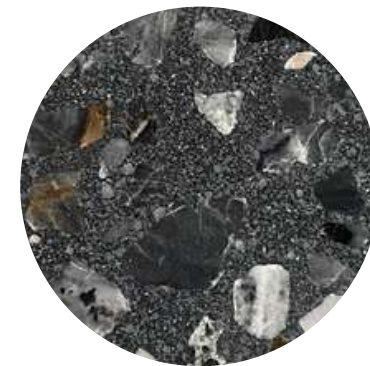

Terrazzo:
KALAHARI NIGHT