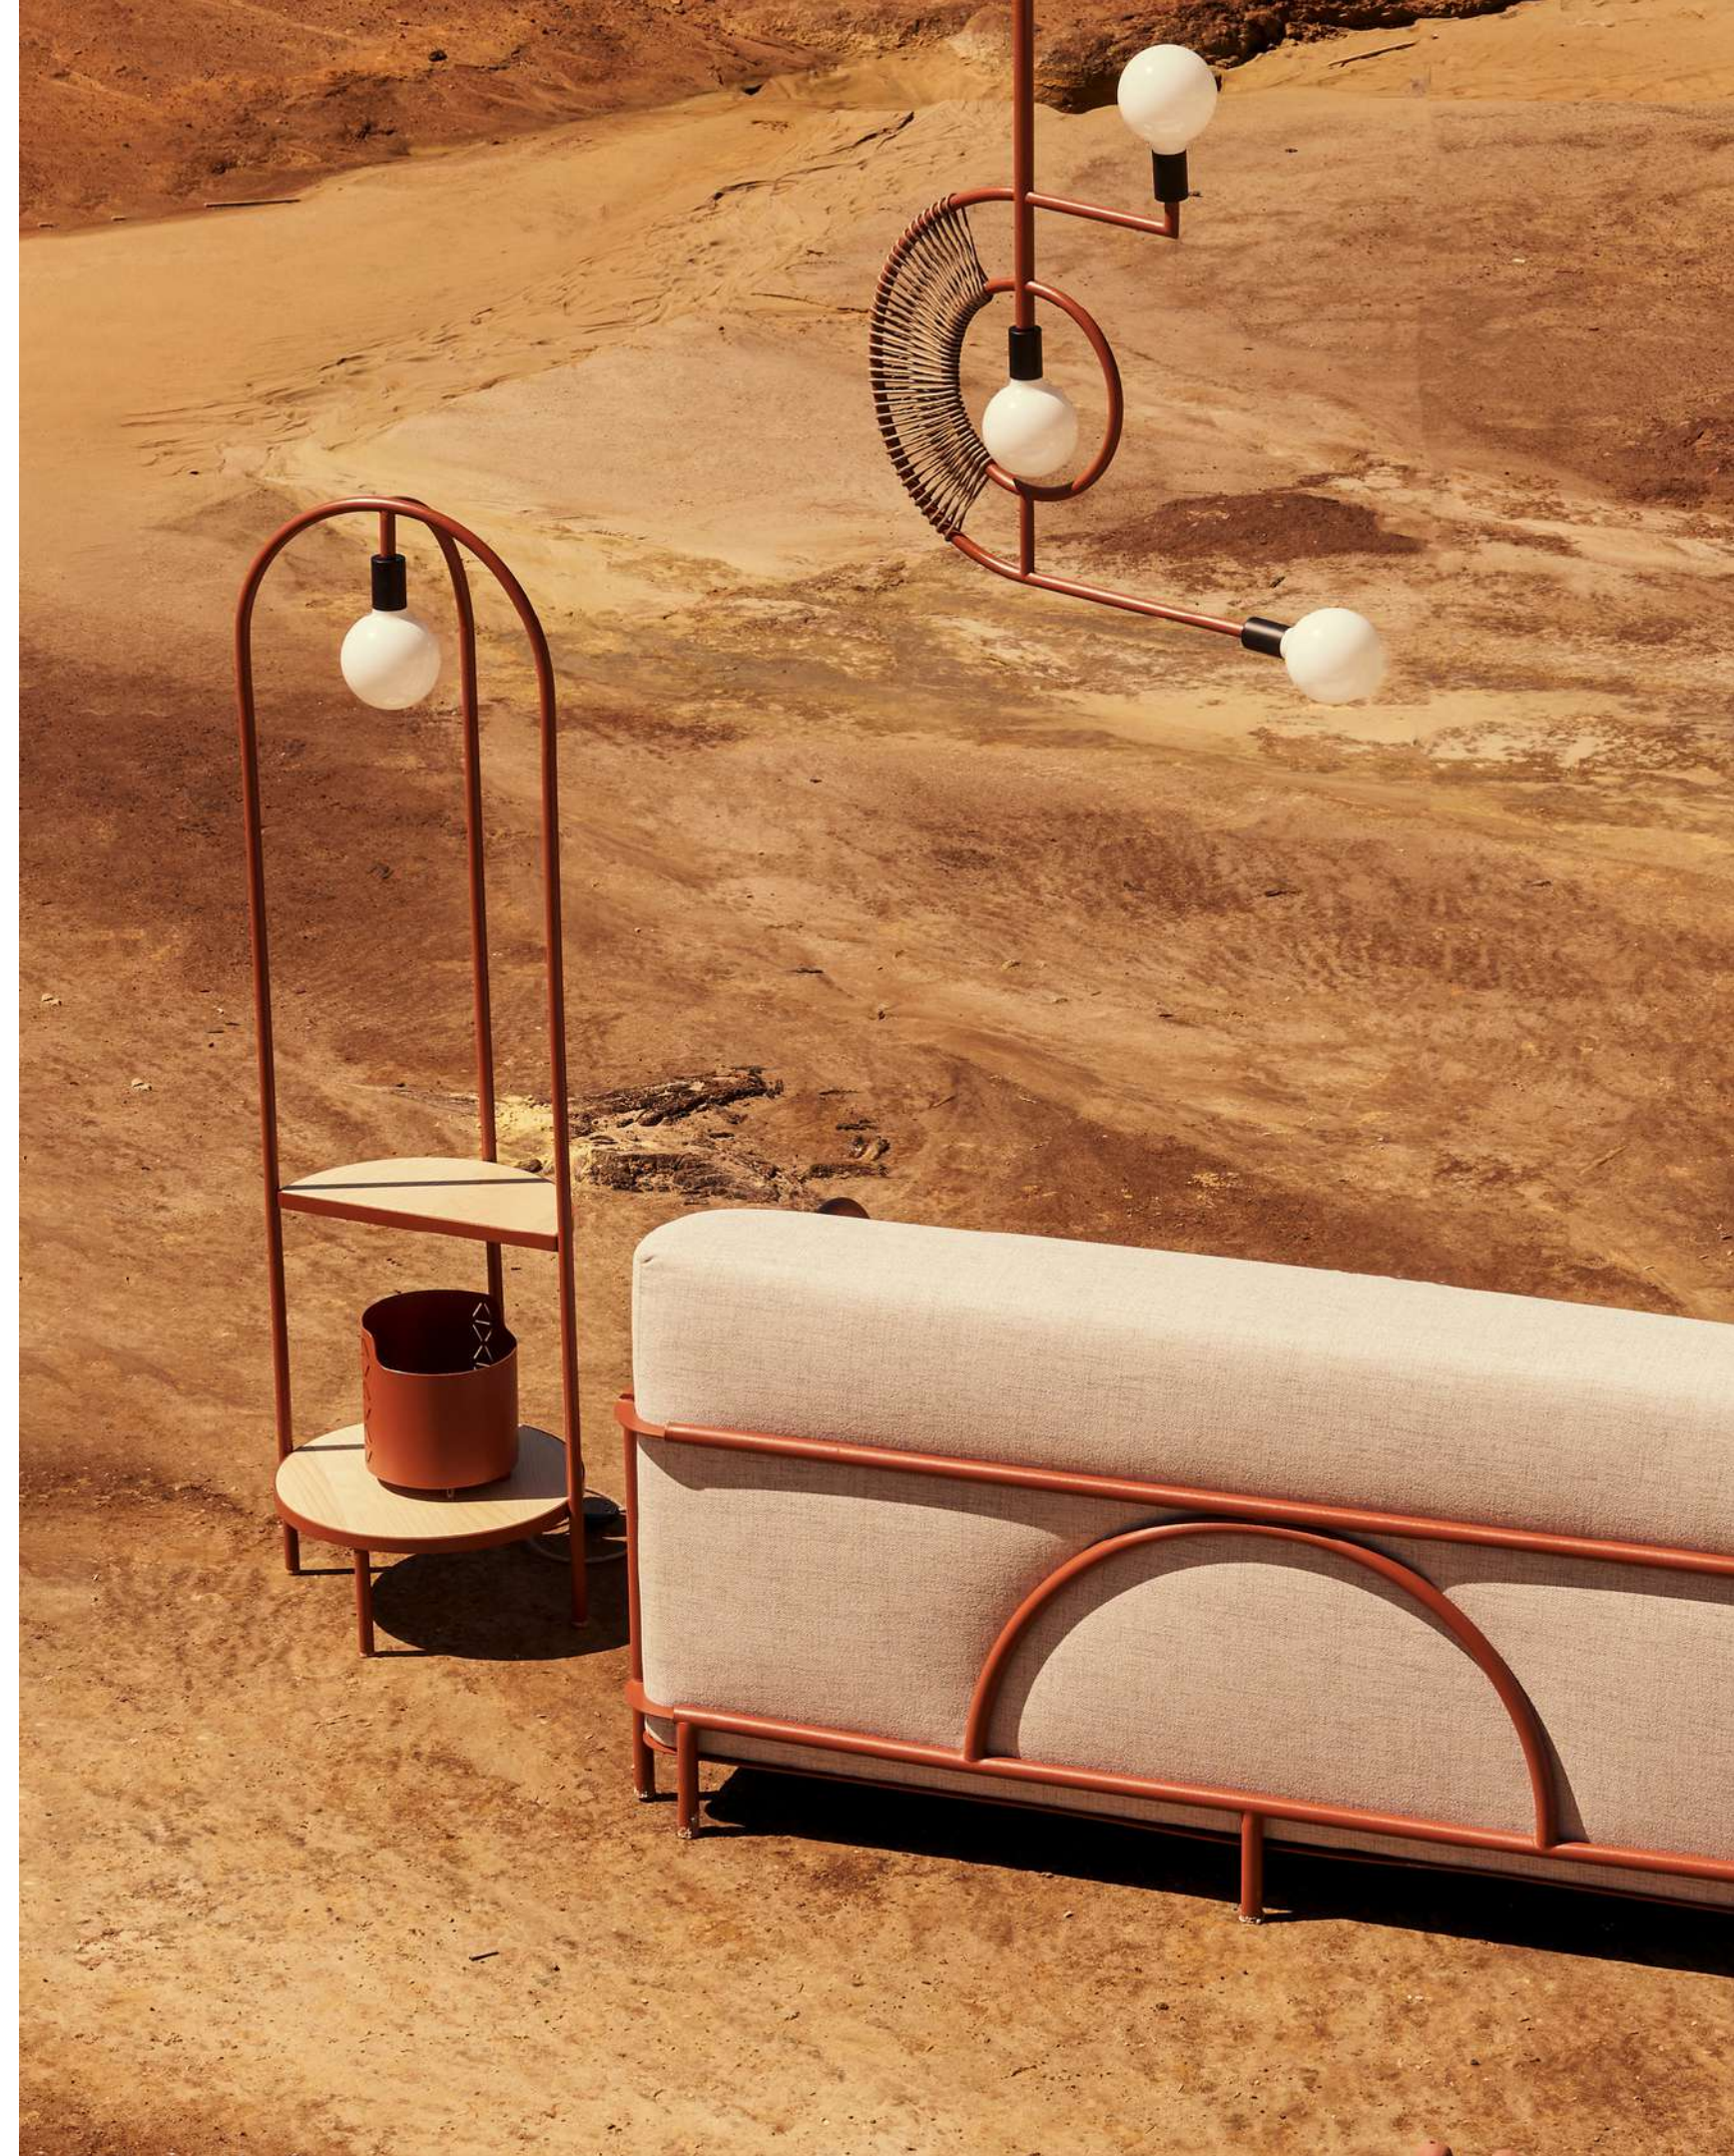

MUDZIIRA LIGHT-SIDETABLE LAMP

The multifunctional Mudziira floor light-sidetable forms part of the Homecoming Collection launched in 2020/1, its name like all names of the pieces from this collection is inspired by words that define home & the feelings around home in a multitude of indigenous languages from the continent. Mudziira is a Shona word meaning warmth.

The floor lamp-sidetable serves as a light and a side table; made from powder-coated steel with solid ash timber tops.

Mudziira

noun

Mud-zii_ra