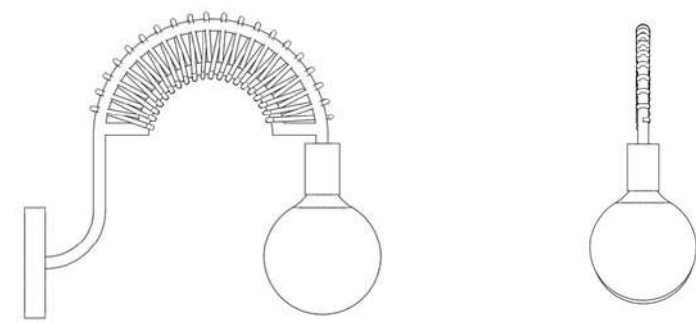

MANGBETU WALL SCONCE

DIMENSIONS
340 MM X 120 MM X 300 MM

WEIGHT:
1,5 KG

SKU:
WLL04-340-W/NW

CORD: BLACK
5 mm braided
polyprop cord