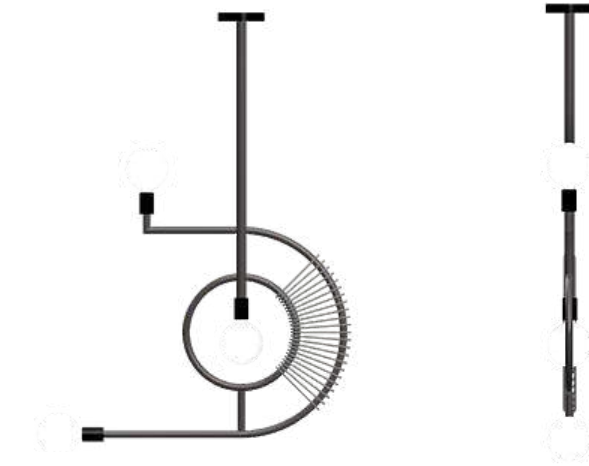

Sienna (RAL 8004)
Ferrograin - Indoor

MUDZIIRA CHANDELIER

DIMENSIONS
610MM X 40MM X 1080MM

WEIGHT:
6 KG

SKU:
PDL03-1080

CORD: BLACK
5 mm braided
polyprop cord

CORD: BEIGE
5 mm braided
polyprop cord

CORD: OLIVE
5 mm braided
polyprop cord