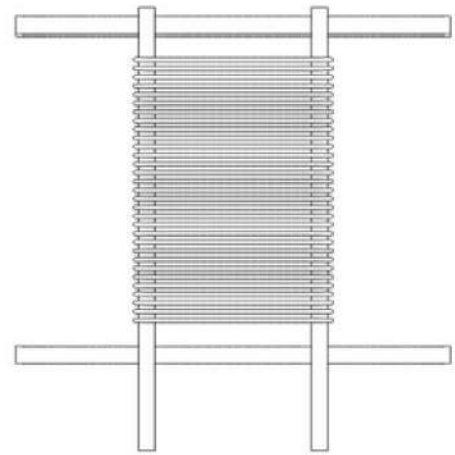

## WAMBO SIDETABLE

This side table forms part of the 2018 African Crown Collection whose purpose was to celebrate and bring to life the beauty & majesty of African tribal hairstyles within the continent of Africa. The woven details of this side table reference & celebrates the long & woven Rapunzel-like (eembuvi-plaits) hair of the Mbalantu women of the wambo (ovaWambo) tribe in the 1900s in Namibia.

The Wambo side table has a powder-coated steel frame, solid timber or stone top finished off with beautiful hand-woven details that make this piece as practical as it is eye-catching.

### **Wambo**

*noun*

Wam-bo

# WAMBO SIDE TABLE

DIMENSIONS:  
500 MM X 500 MM X 500 MM

WEIGHT:  
8 KG

SKU:  
STB02A-500 T/TR

CORD: BLACK  
5 mm braided  
polyprop cord

European Ash  
Natural Finish  
20 mm

Timber: ASH  
Ebony Finish  
20 mm