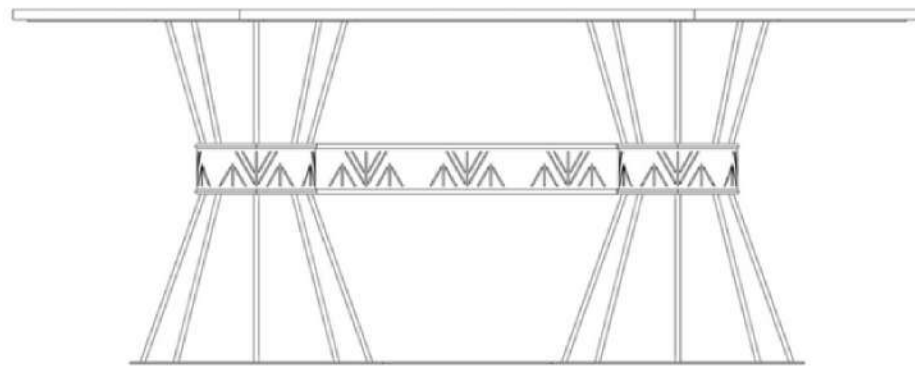

## DONDO OVAL DINING TABLE

DIMENSIONS:  
1800 MM X 900 MM X 750 MM

WEIGHT:  
25/45 KG

SKU:  
DTB05-1800-01A/O

Timber:  
OAK PRIME  
20 mm

European Ash  
Natural Finish  
20 mm

European Ash  
Ebony Finish  
20 mm