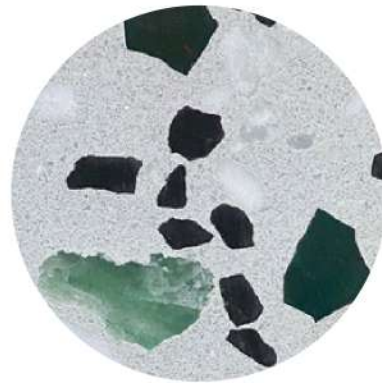

Terrazzo:
EMERALD PUNCH
20 mm