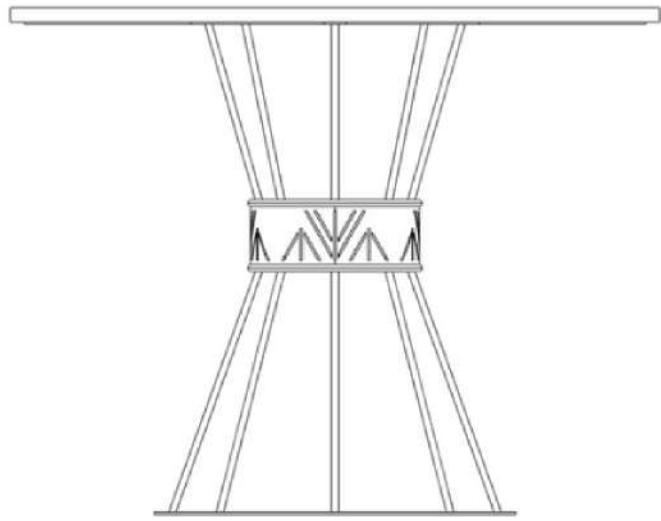

## DONDO DINING TABLE

DIMENSIONS:  
1200 MM X 1200 MM X 750 MM

WEIGHT:  
25/45 KG

SKU:  
DTB02-1200T/ST

Timber:  
Oak Prime  
20 mm

European Ash  
Natural Finish  
20 mm

European Ash  
Ebony Finish  
20 mm

custom colours available on request for large orders.