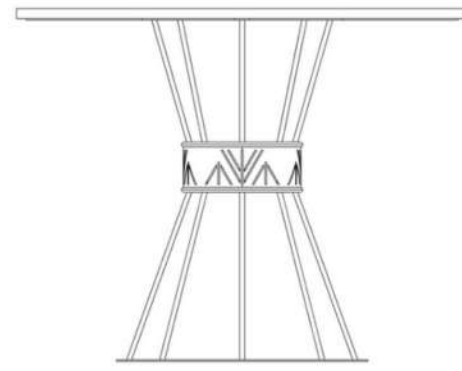

## DONDO DINING TABLE

DIMENSIONS:  
900 MM X 900 MM X 750 MM

WEIGHT:  
25/45 KG

SKU:  
DTB02-900T/ST/TR/LIM

European Ash  
Natural Finish  
20 mm

European Ash  
Ebony Finish  
20 mm

Timber:  
OAK PRIME  
20 mm